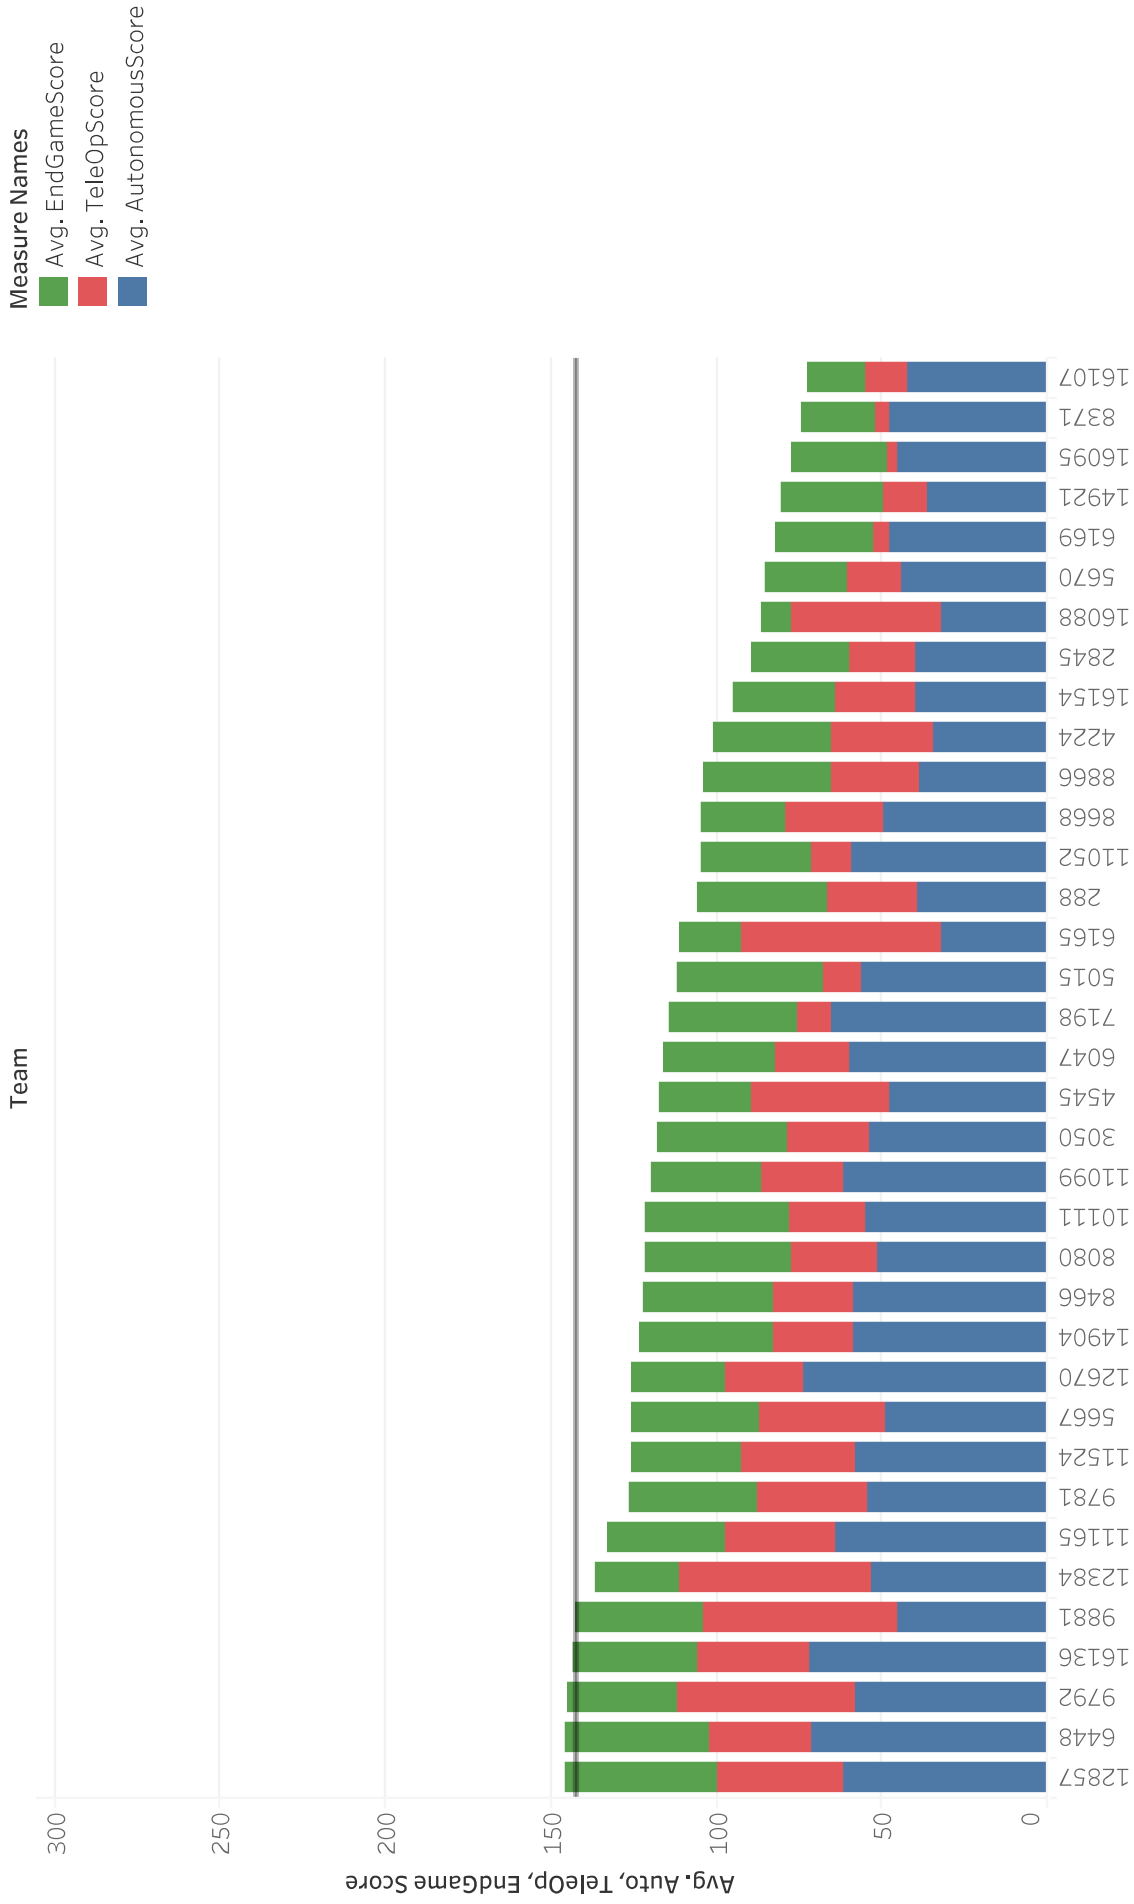

Franklin Zone Breakdown - Franklin Division - Houston 2019

Avg. EndGameScore, Avg. TeleOpScore and Avg. AutonomousScore for each Team. Color shows details about Avg. EndGameScore, Avg. TeleOpScore and Avg. AutonomousScore. The data is filtered on Competition and IsScouting. The Competition filter keeps BRATTAIN1 and HoustonFranklin19. The IsScouting filter keeps False.