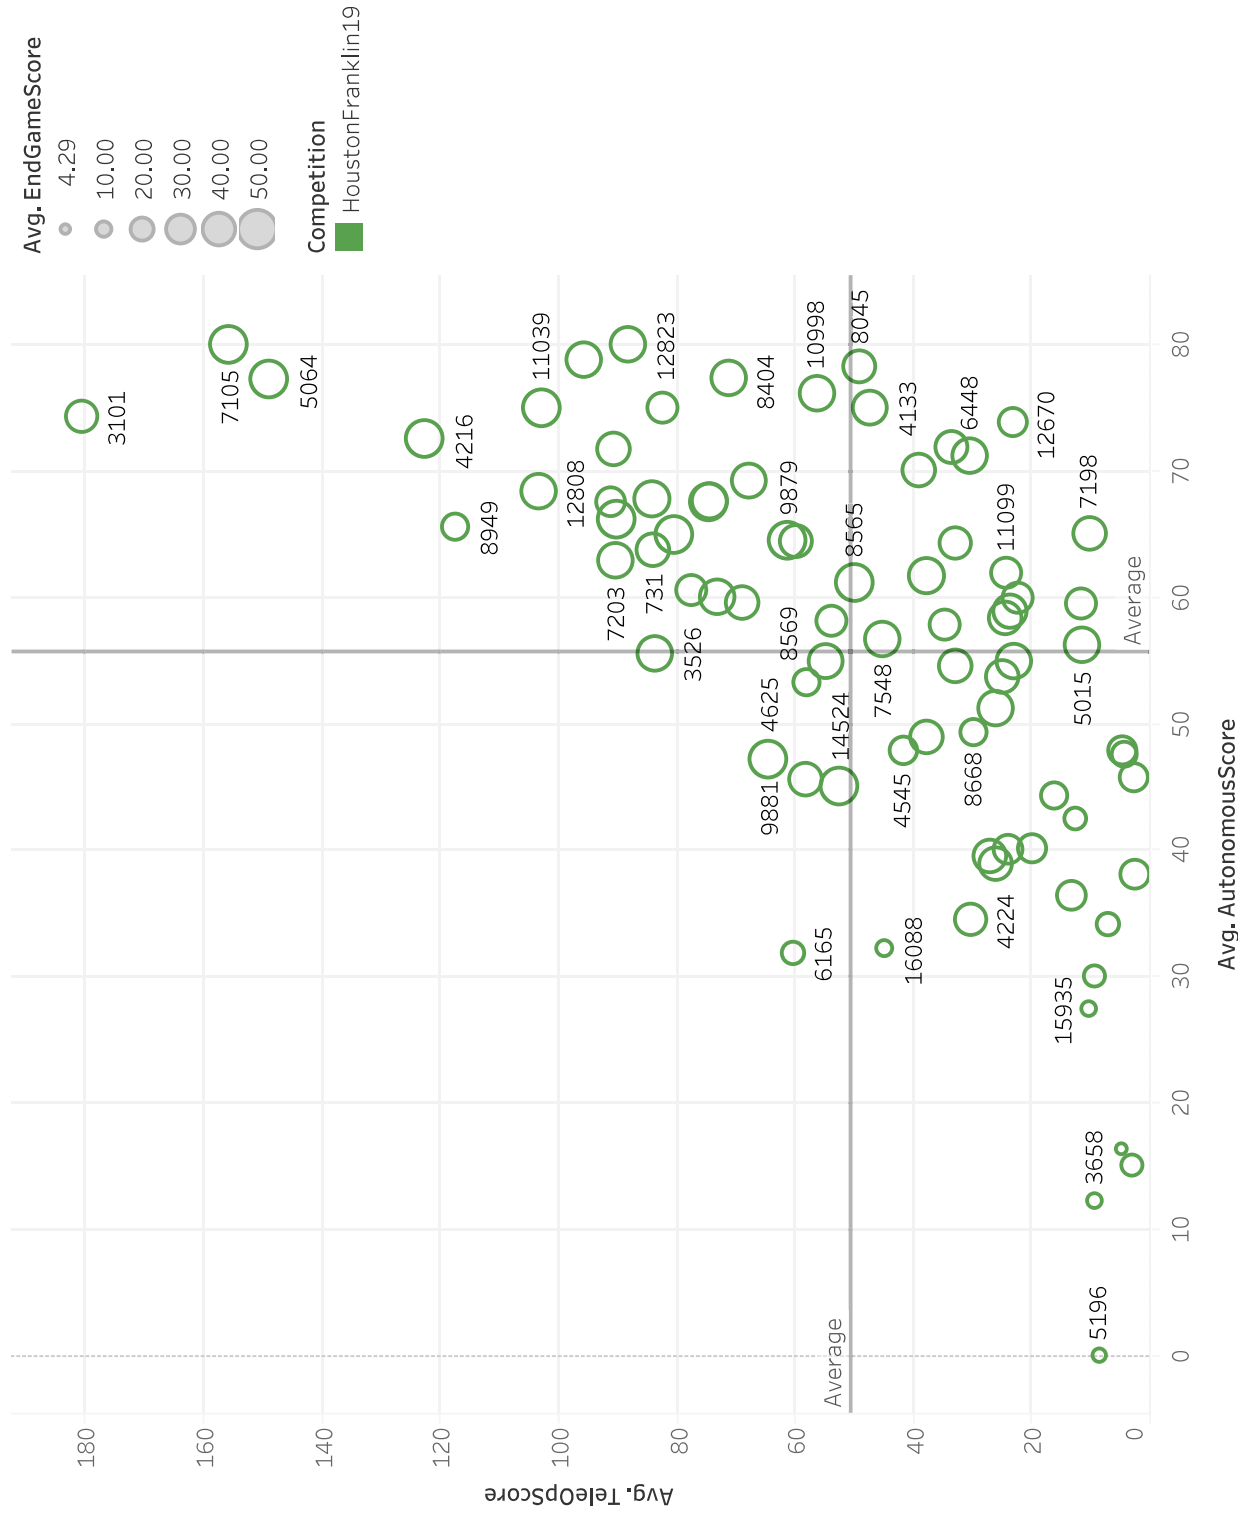

Franklin Comparison - Franklin Division - Houston 2019

Average of AutonomousScore vs. average of TeleOpScore. Color shows details about Competition. Size shows average of EndGameScore. The marks are labeled by Team. The data is filtered on IsScouting, which keeps False. The view is filtered on Competition, which keeps BRATTAIN1 and HoustonFranklin19.