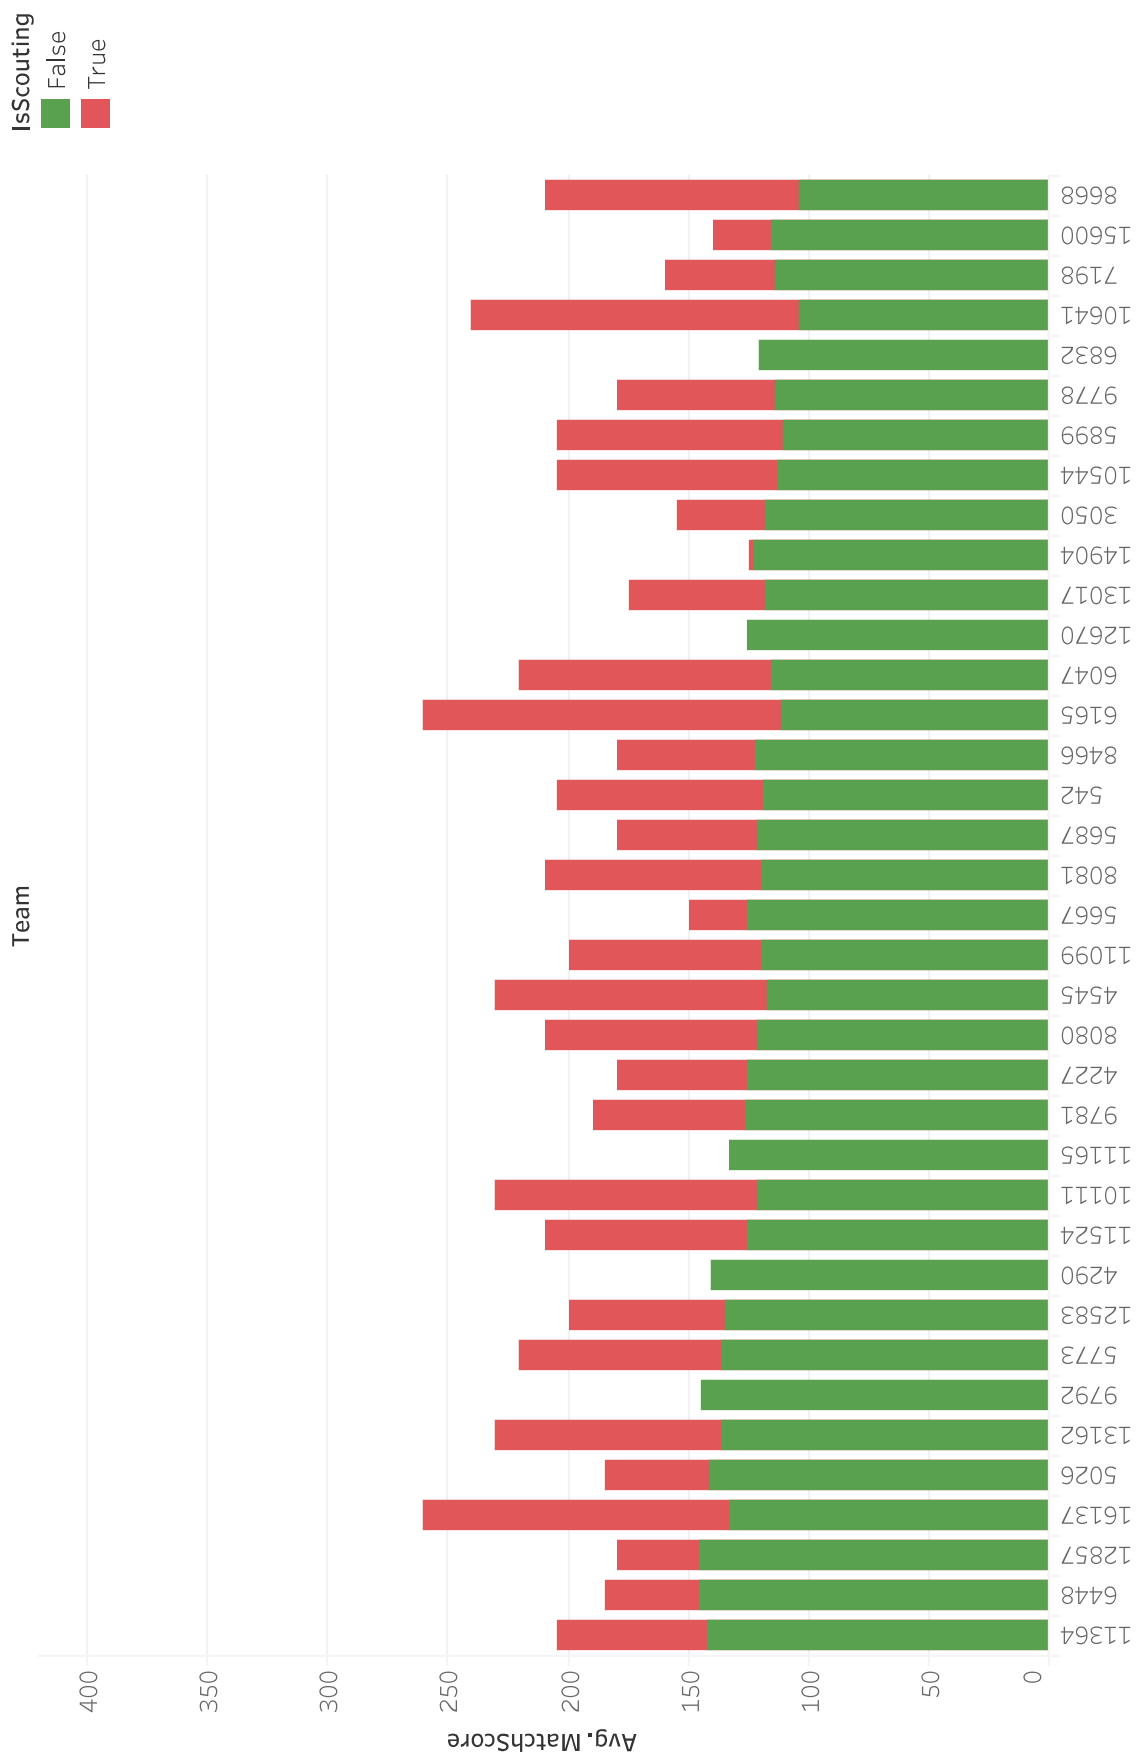

Houston Scouting vs. Performance - Both Divisions - Houston 2019

Average of MatchScore for each Team. Color shows details about IsScouting. The data is filtered on Competition, which keeps BRATTAIN1, HoustonFranklin19 and HoustonJemison19.