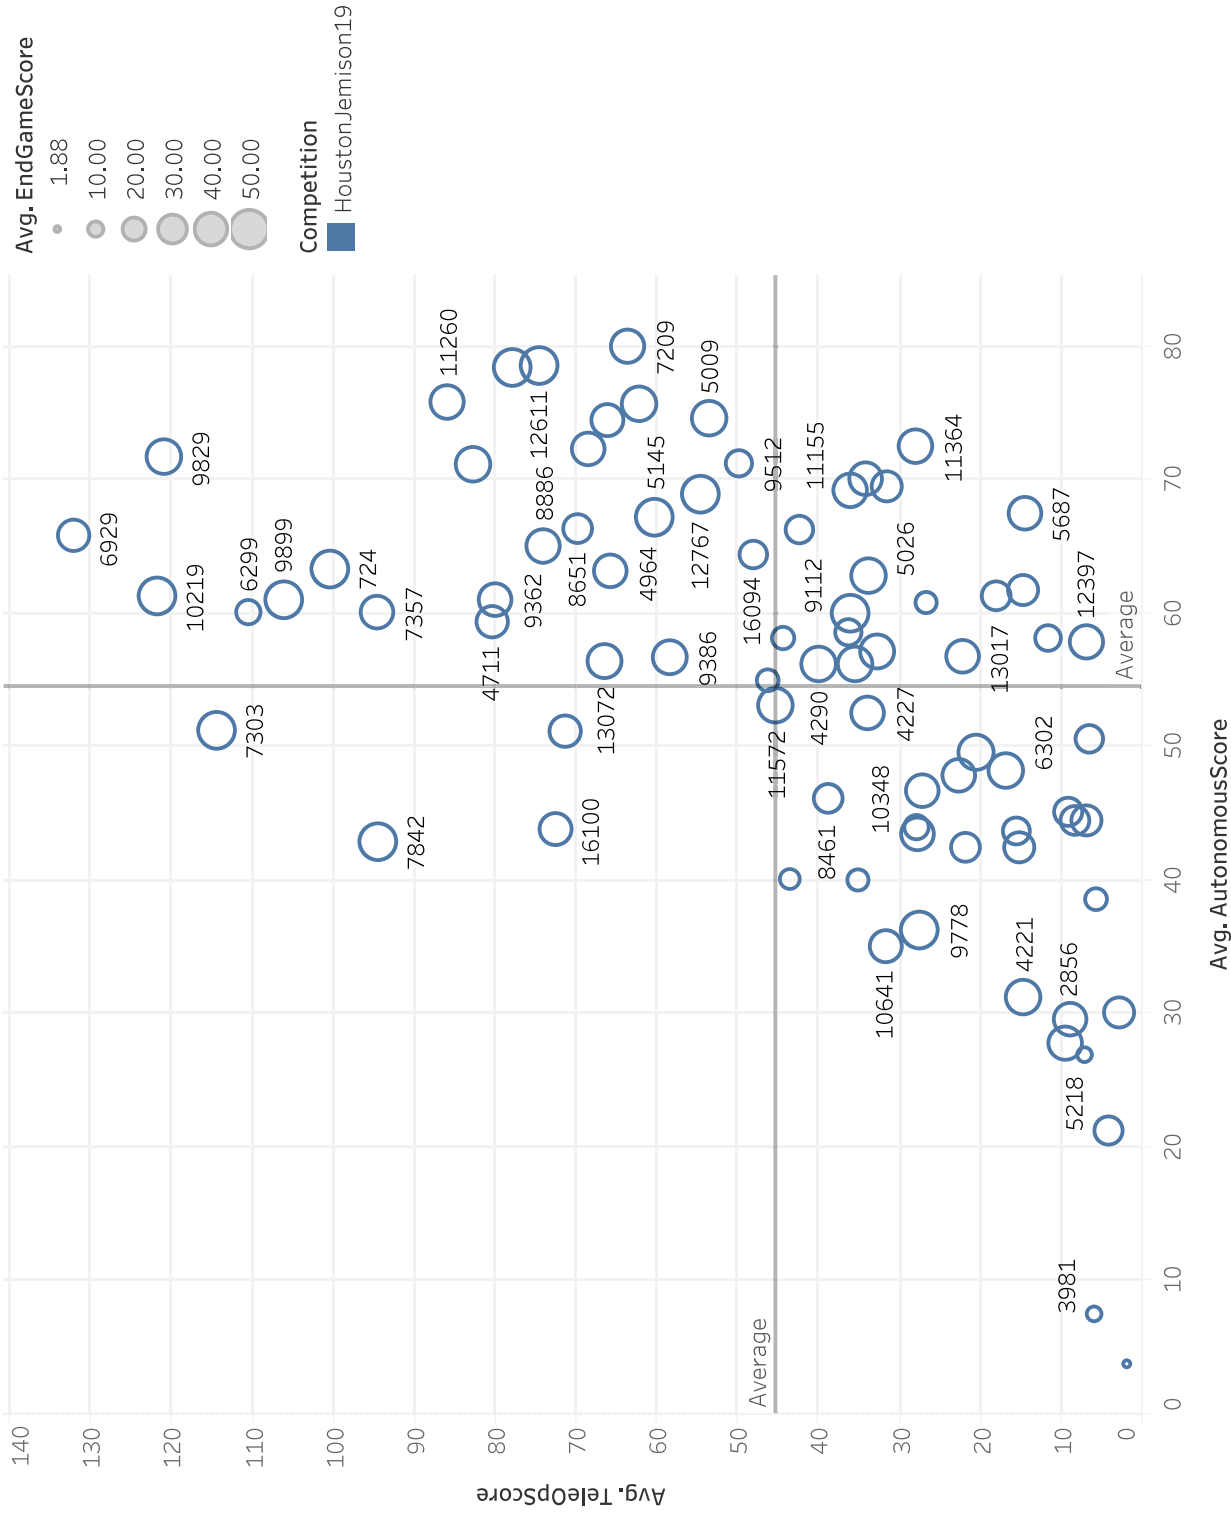

Jemison Comparison - Jemison Division - Houston 2019

Average of AutonomousScore vs. average of TeleOpScore. Color shows details about Competition. Size shows average of EndGameScore. The marks are labeled by Team. The data is filtered on IsScouting, which keeps False. The view is filtered on Competition, which keeps BRATTAIN1 and HoustonJemison19.