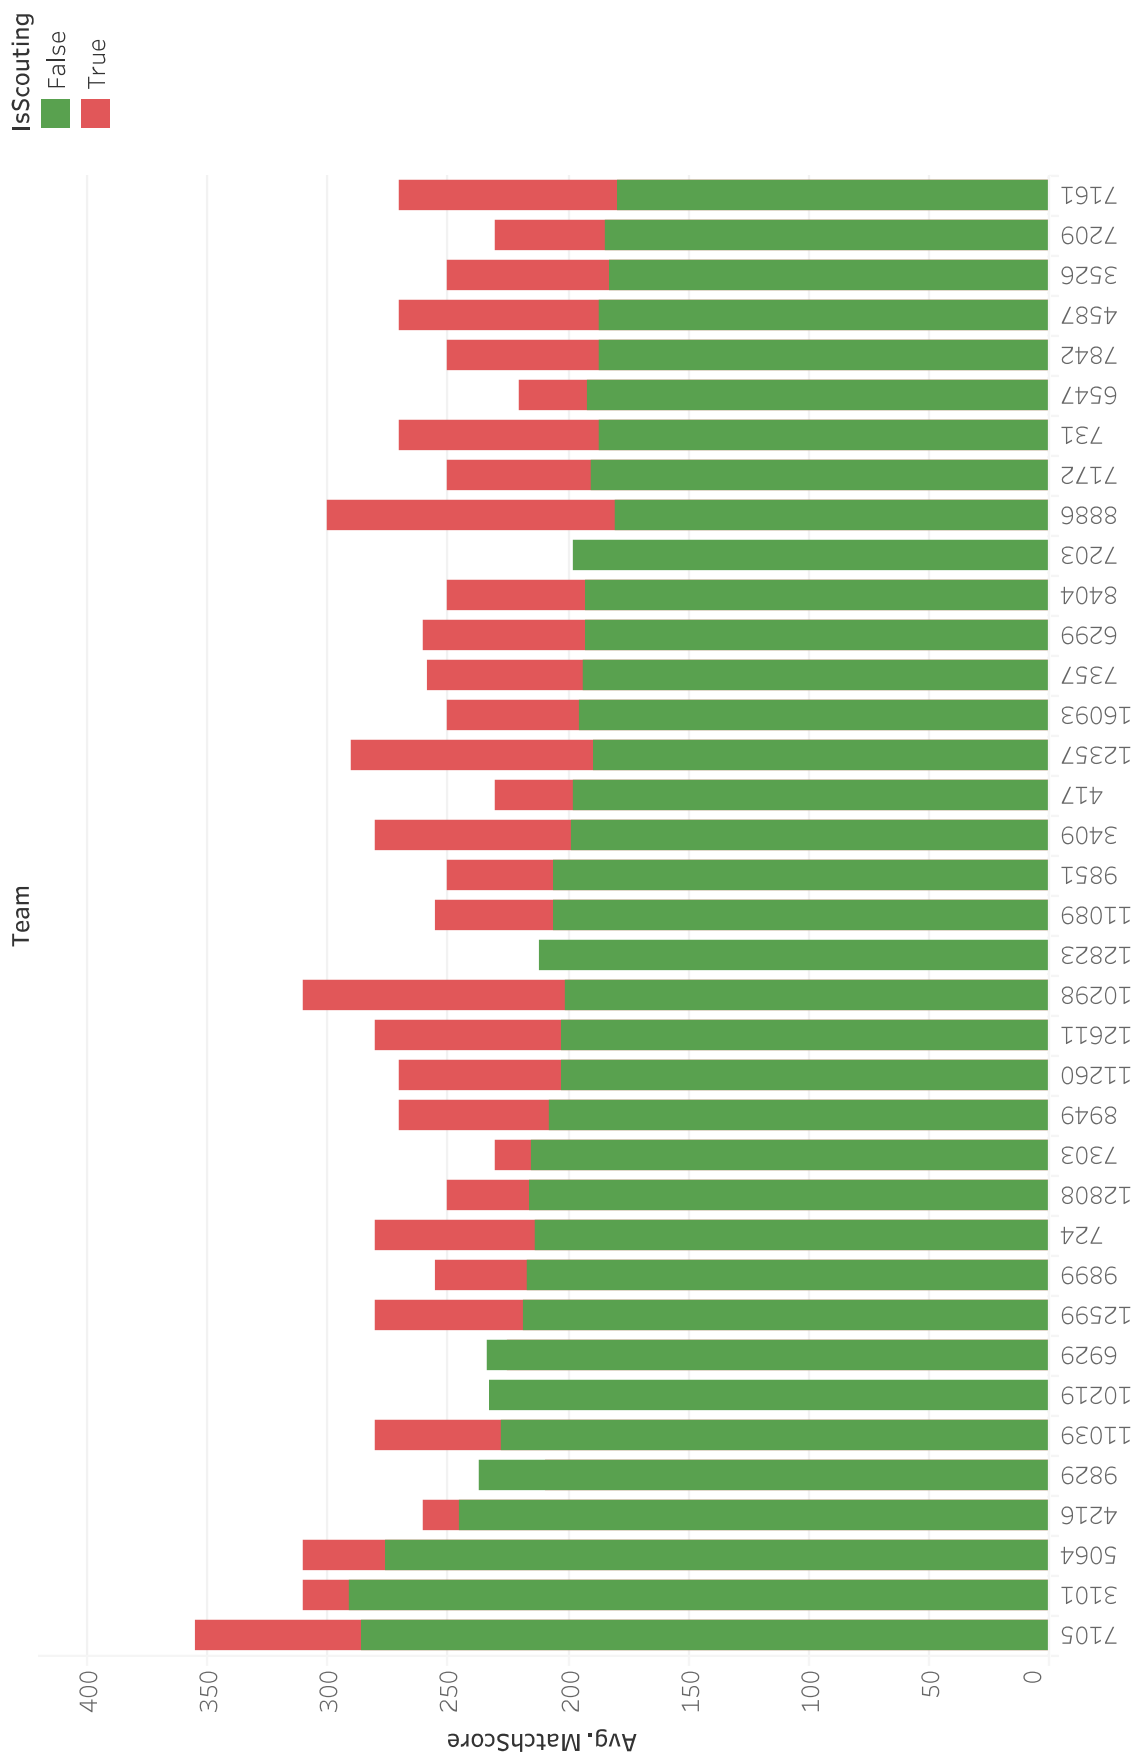

Houston Scouting vs. Performance - Both Divisions - Houston 2019

Average of MatchScore for each Team. Color shows details about IsScouting. The data is filtered on Competition, which keeps BRATTAIN1, HoustonFranklin19 and HoustonJemison19.