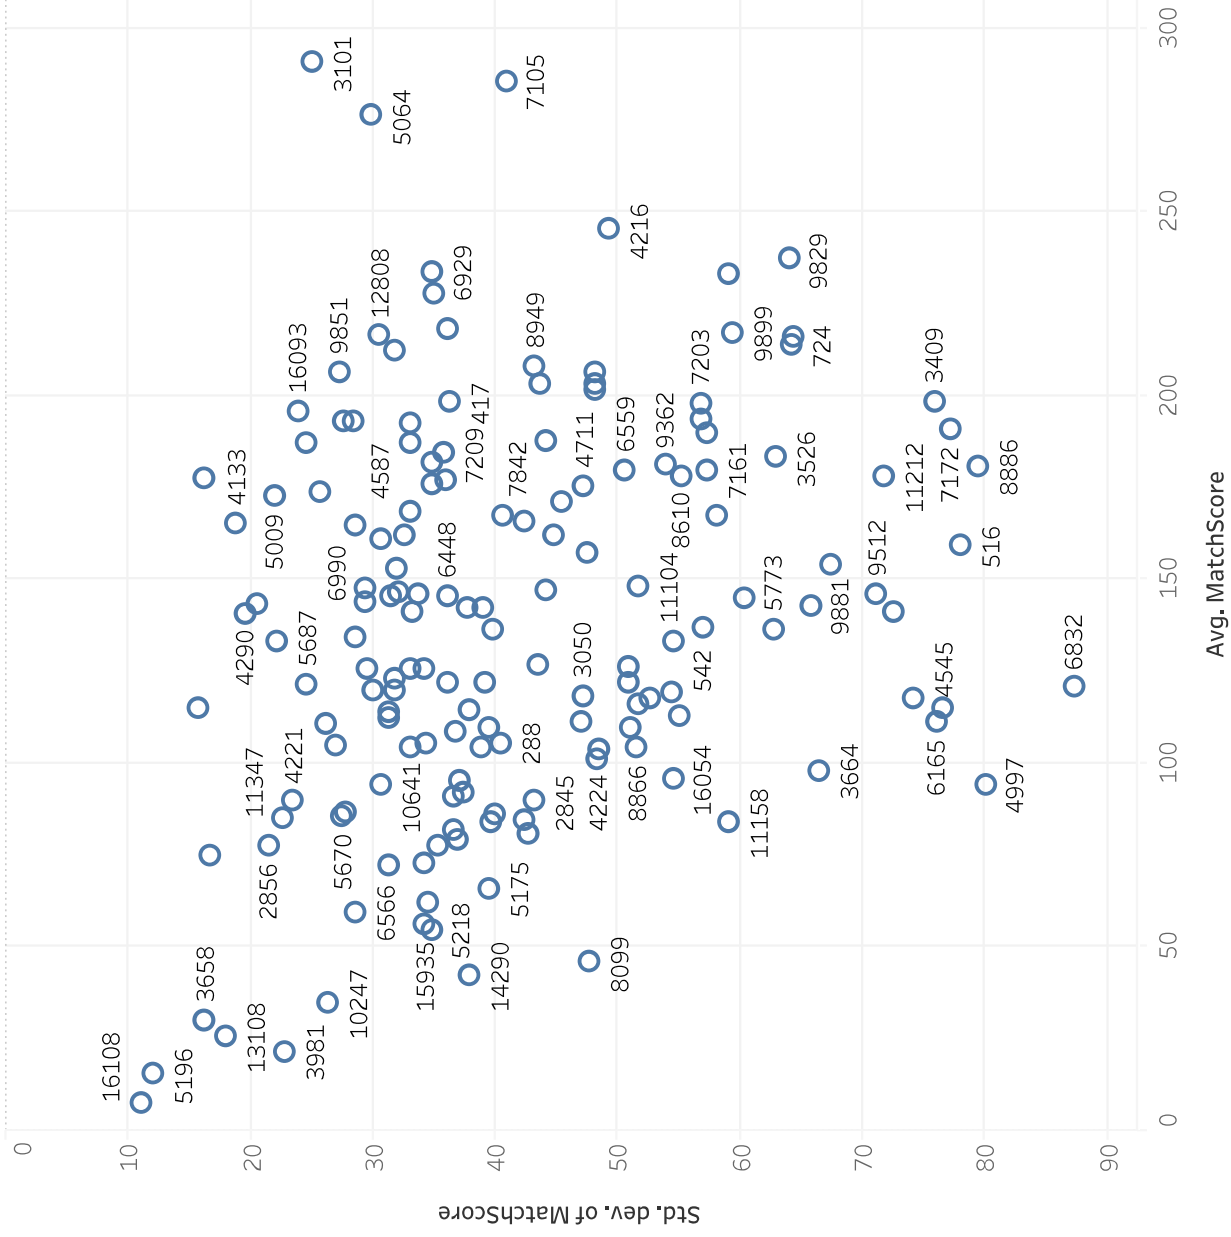

Houston Consistency - Both Divisions - Houston 2019

Average of MatchScore vs. standard deviation of MatchScore. The marks are labeled by Team. Details are shown for Team. The data is filtered on Competition and IsScouting. The Competition filter keeps BRATTAIN1, HoustonFranklin19 and HoustonJemison19. The IsScouting filter keeps False.