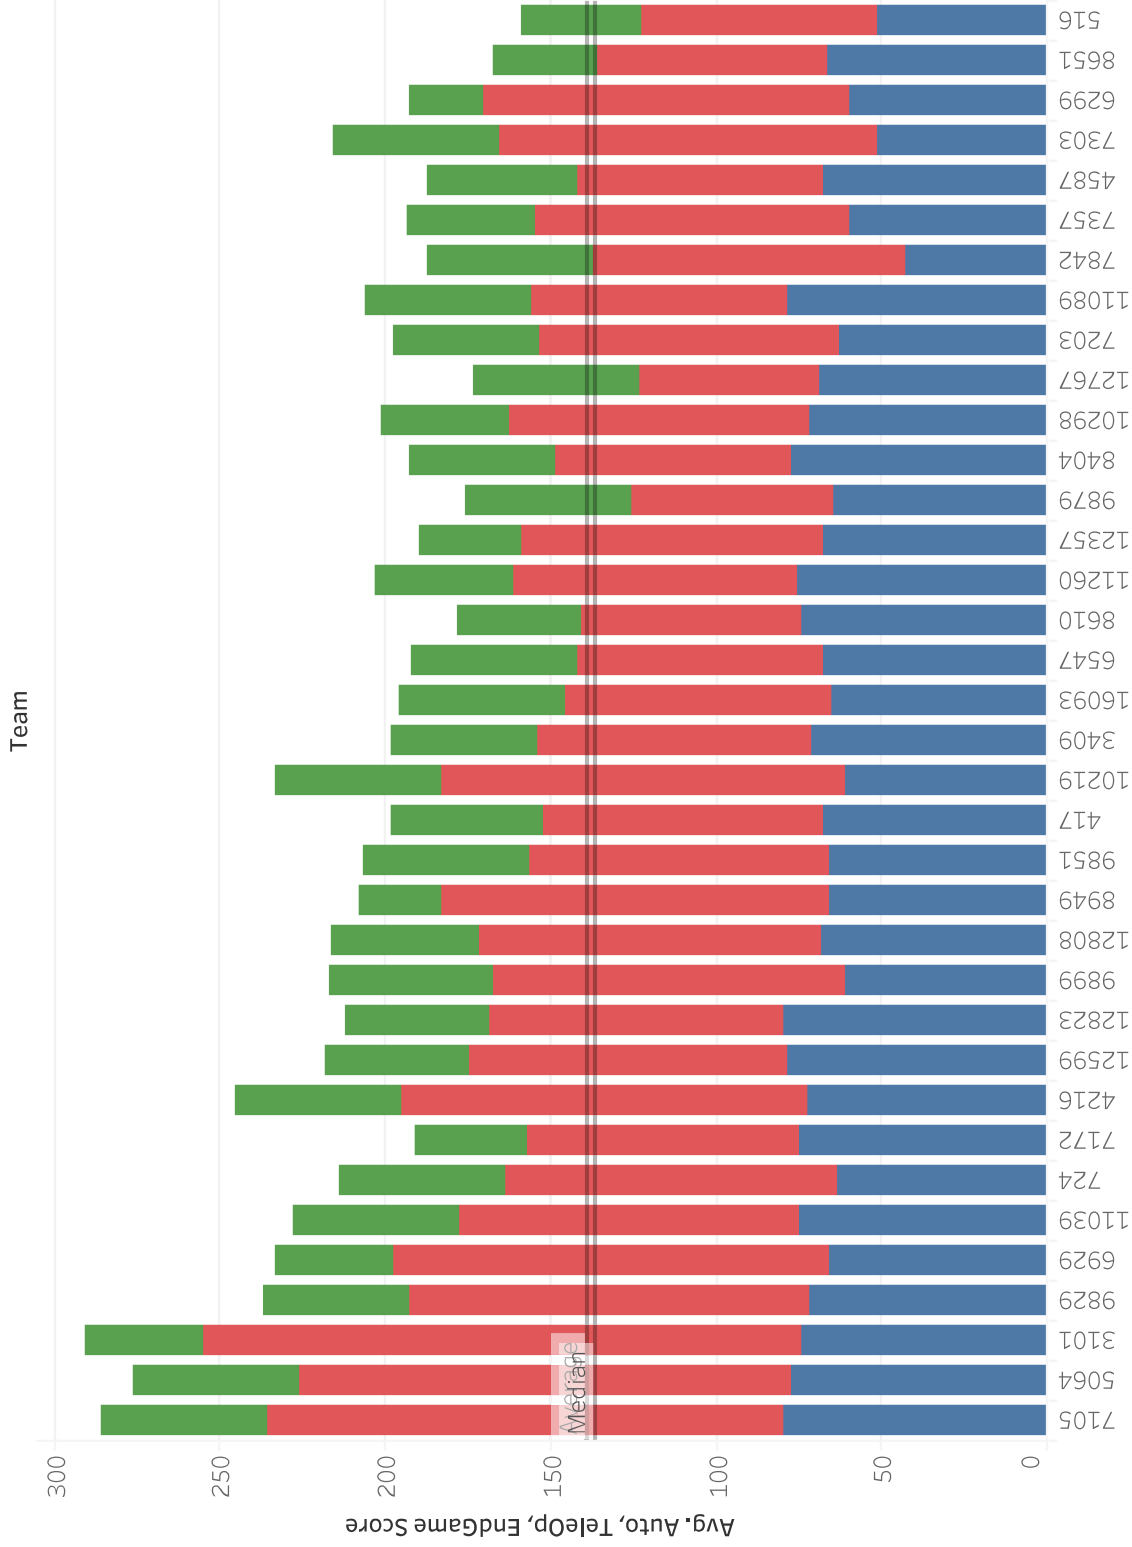

Houston Zone Breakdown - Both Divisions - Houston 2019

Measure Names
■ Avg. EndGameScore
■ Avg. TeleOpScore
■ Avg. AutonomousScore

Avg. EndGameScore, Avg. TeleOpScore and Avg. AutonomousScore for each Team. Color shows details about Avg. EndGameScore, Avg. TeleOpScore and Avg. AutonomousScore. The data is filtered on Competition and IsScouting. The Competition filter keeps BRATTAIN1, HoustonFranklin19 and HoustonJemison19. The IsScouting filter keeps False.