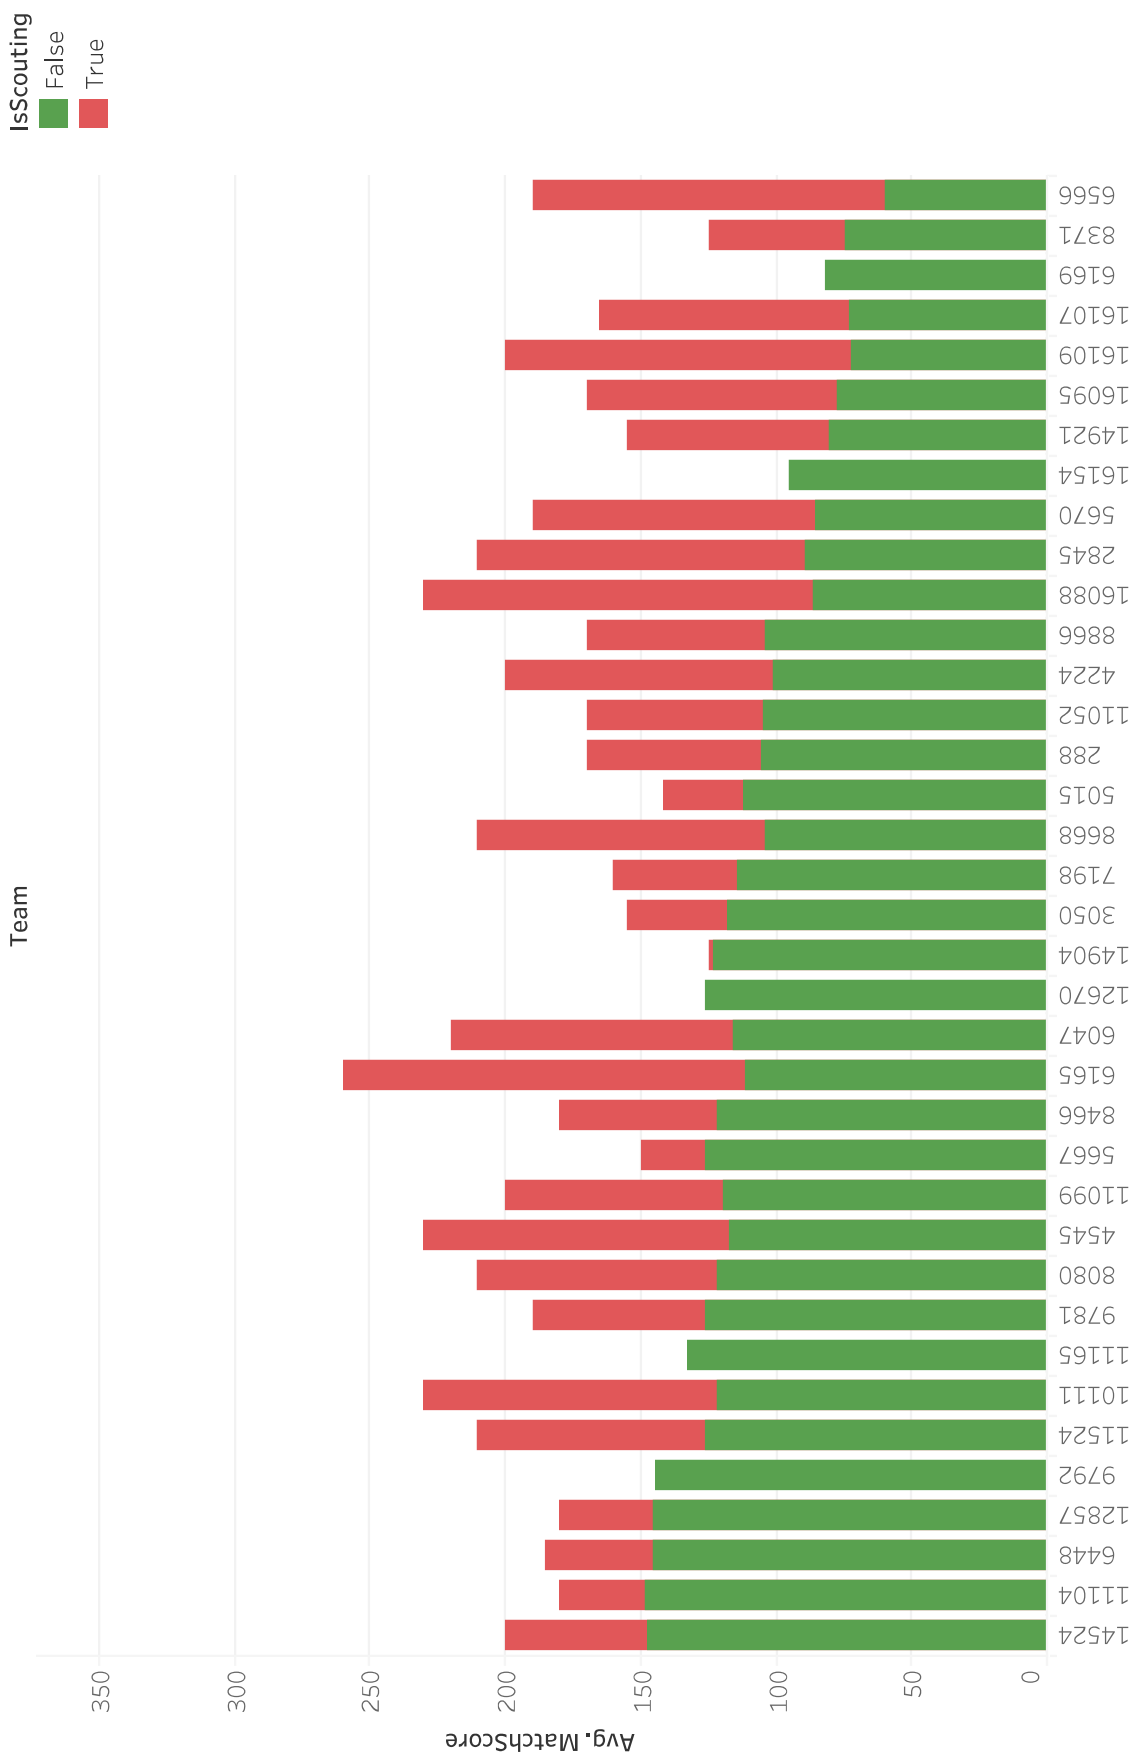

Franklin Scouting vs. Performance - Franklin Division - Houston 2019

Average of MatchScore for each Team. Color shows details about IsScouting. The data is filtered on Competition, which keeps BRATTAIN1 and HoustonFranklin19.