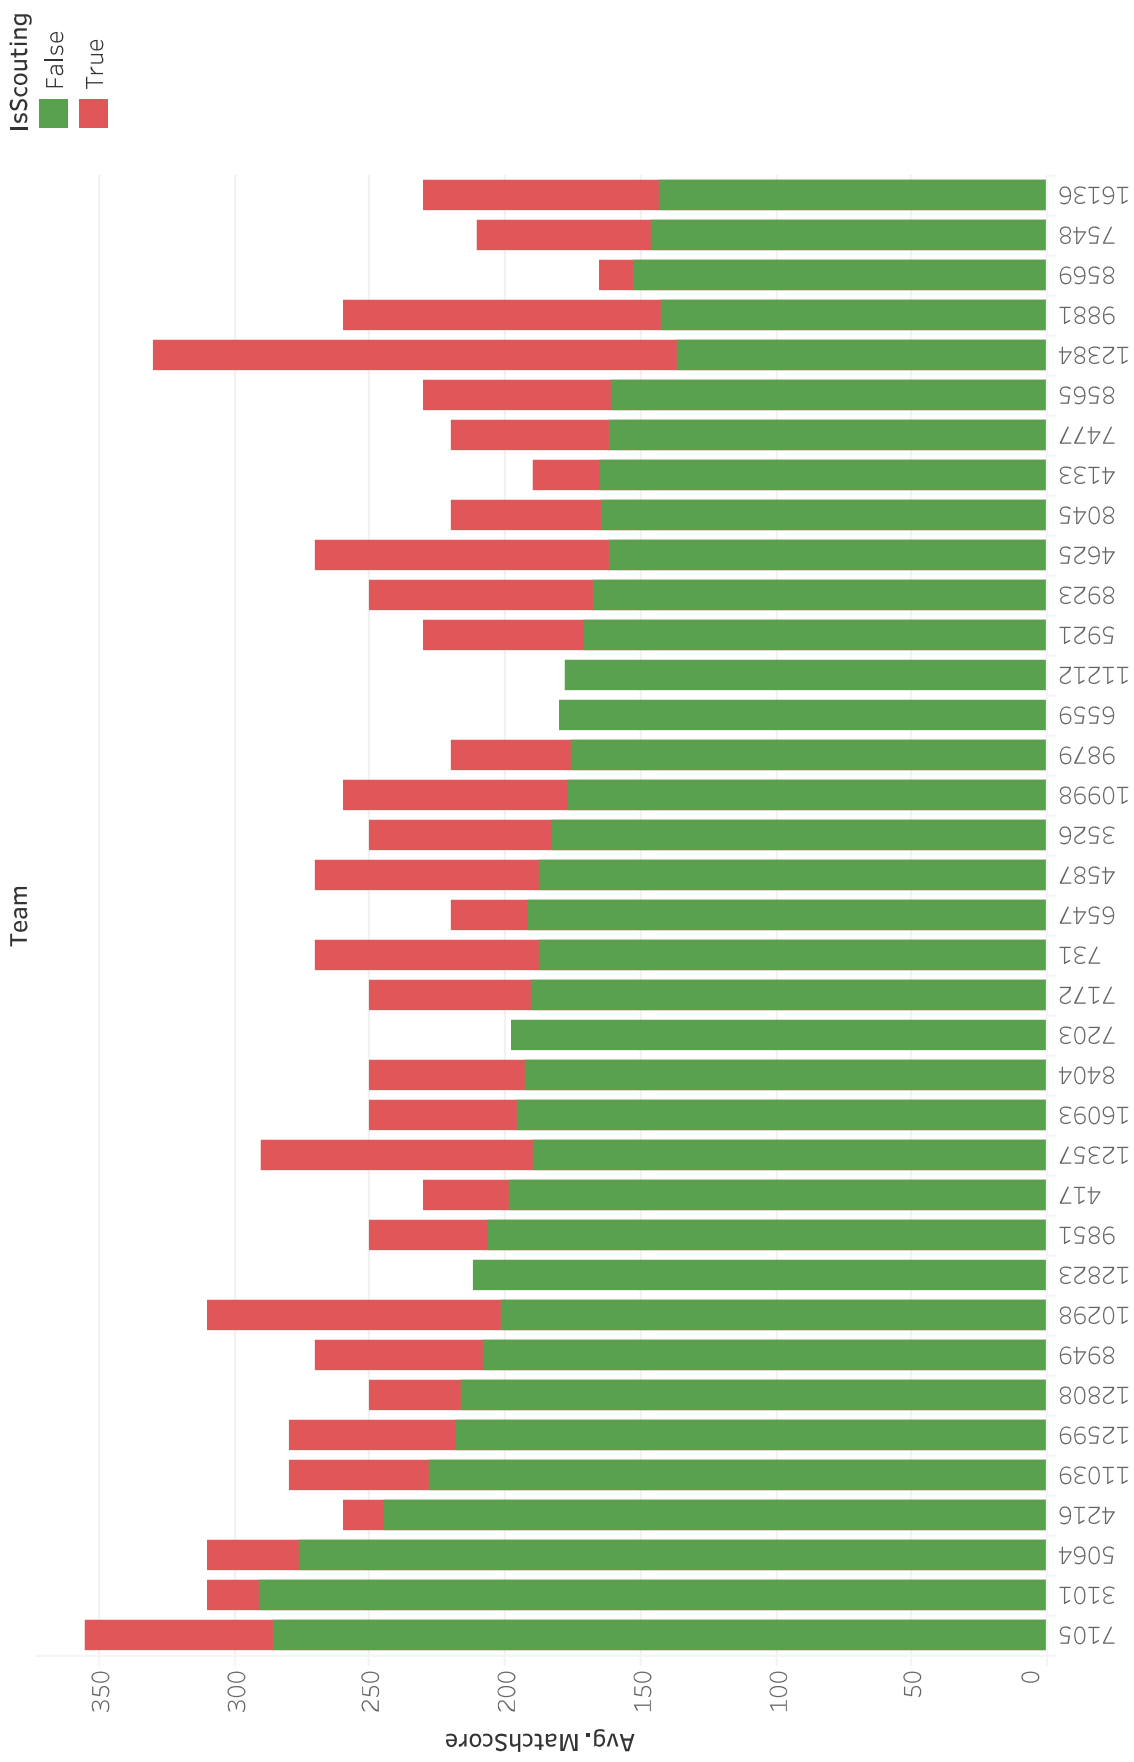

Franklin Scouting vs. Performance - Franklin Division - Houston 2019

Average of MatchScore for each Team. Color shows details about IsScouting. The data is filtered on Competition, which keeps BRATTAIN1 and HoustonFranklin19.