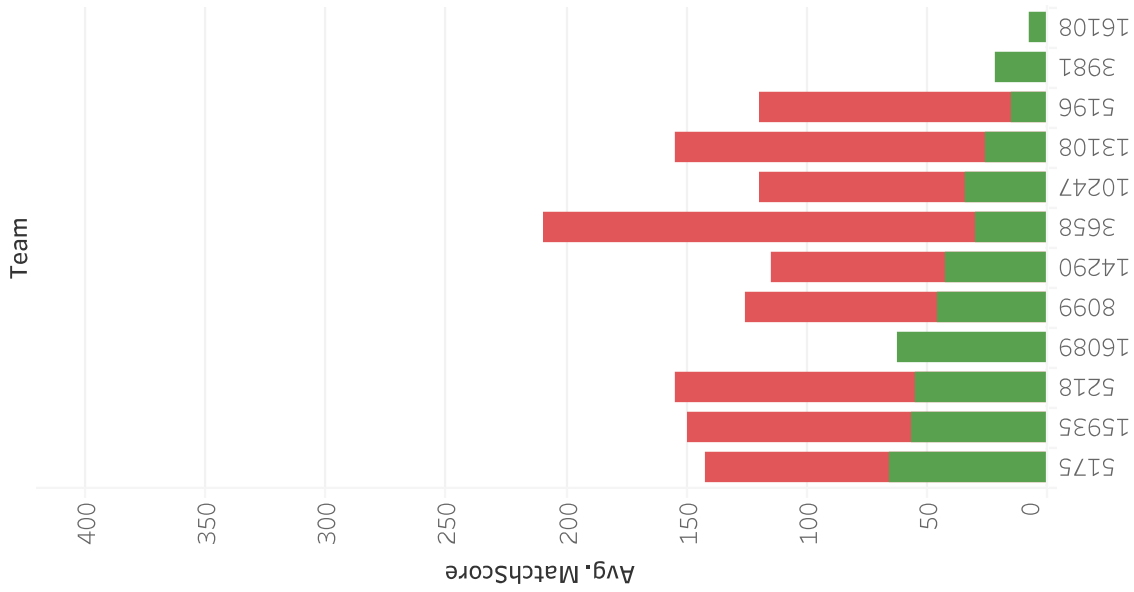

Houston Scouting vs. Performance - Both Divisions - Houston 2019

IsScouting
■ False
■ True

Average of MatchScore for each Team. Color shows details about IsScouting. The data is filtered on Competition, which keeps BRATTAIN1, HoustonFranklin19 and HoustonJemison19.