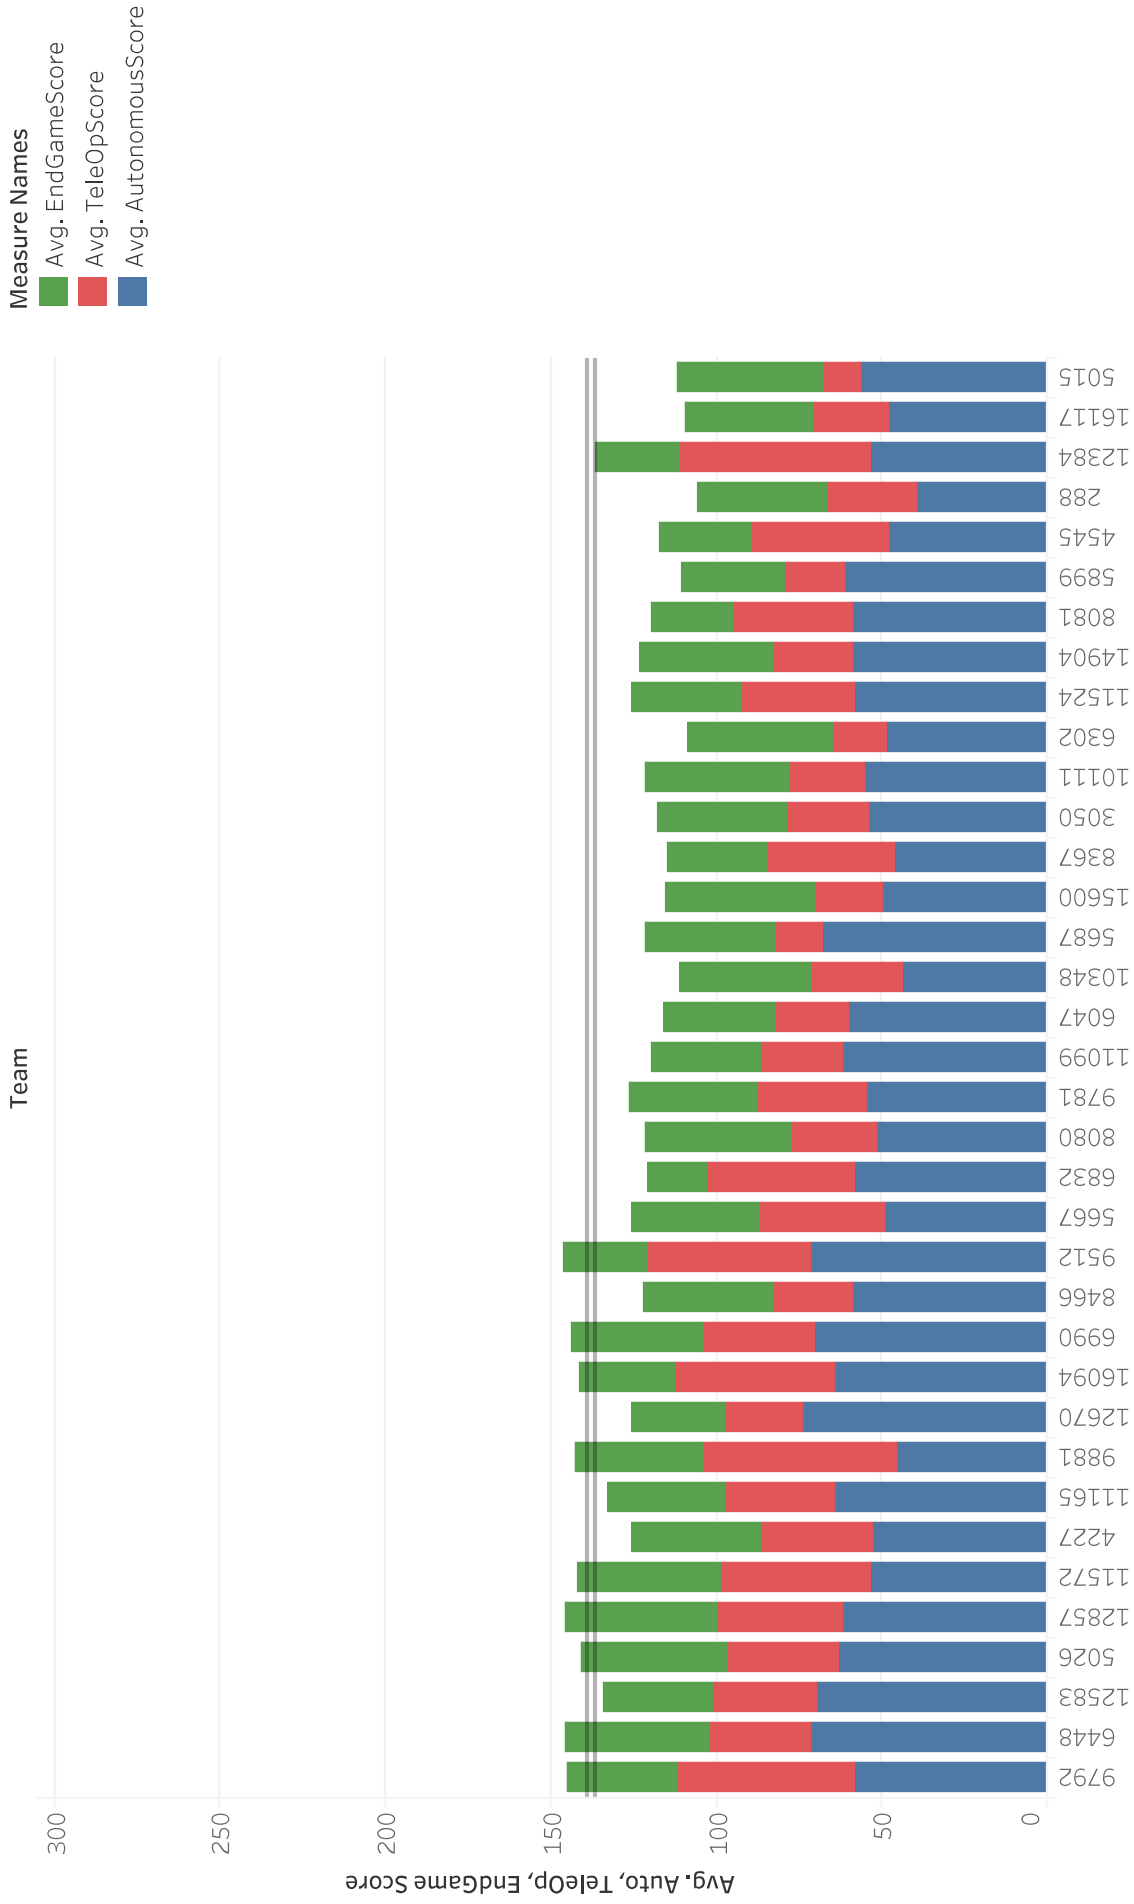

Houston Zone Breakdown - Both Divisions - Houston 2019

Avg. EndGameScore, Avg. TeleOpScore and Avg. AutonomousScore for each Team. Color shows details about Avg. EndGameScore, Avg. TeleOpScore and Avg. AutonomousScore. The data is filtered on Competition and IsScouting. The Competition filter keeps BRATTAIN1, HoustonFranklin19 and HoustonJemison19. The IsScouting filter keeps False.