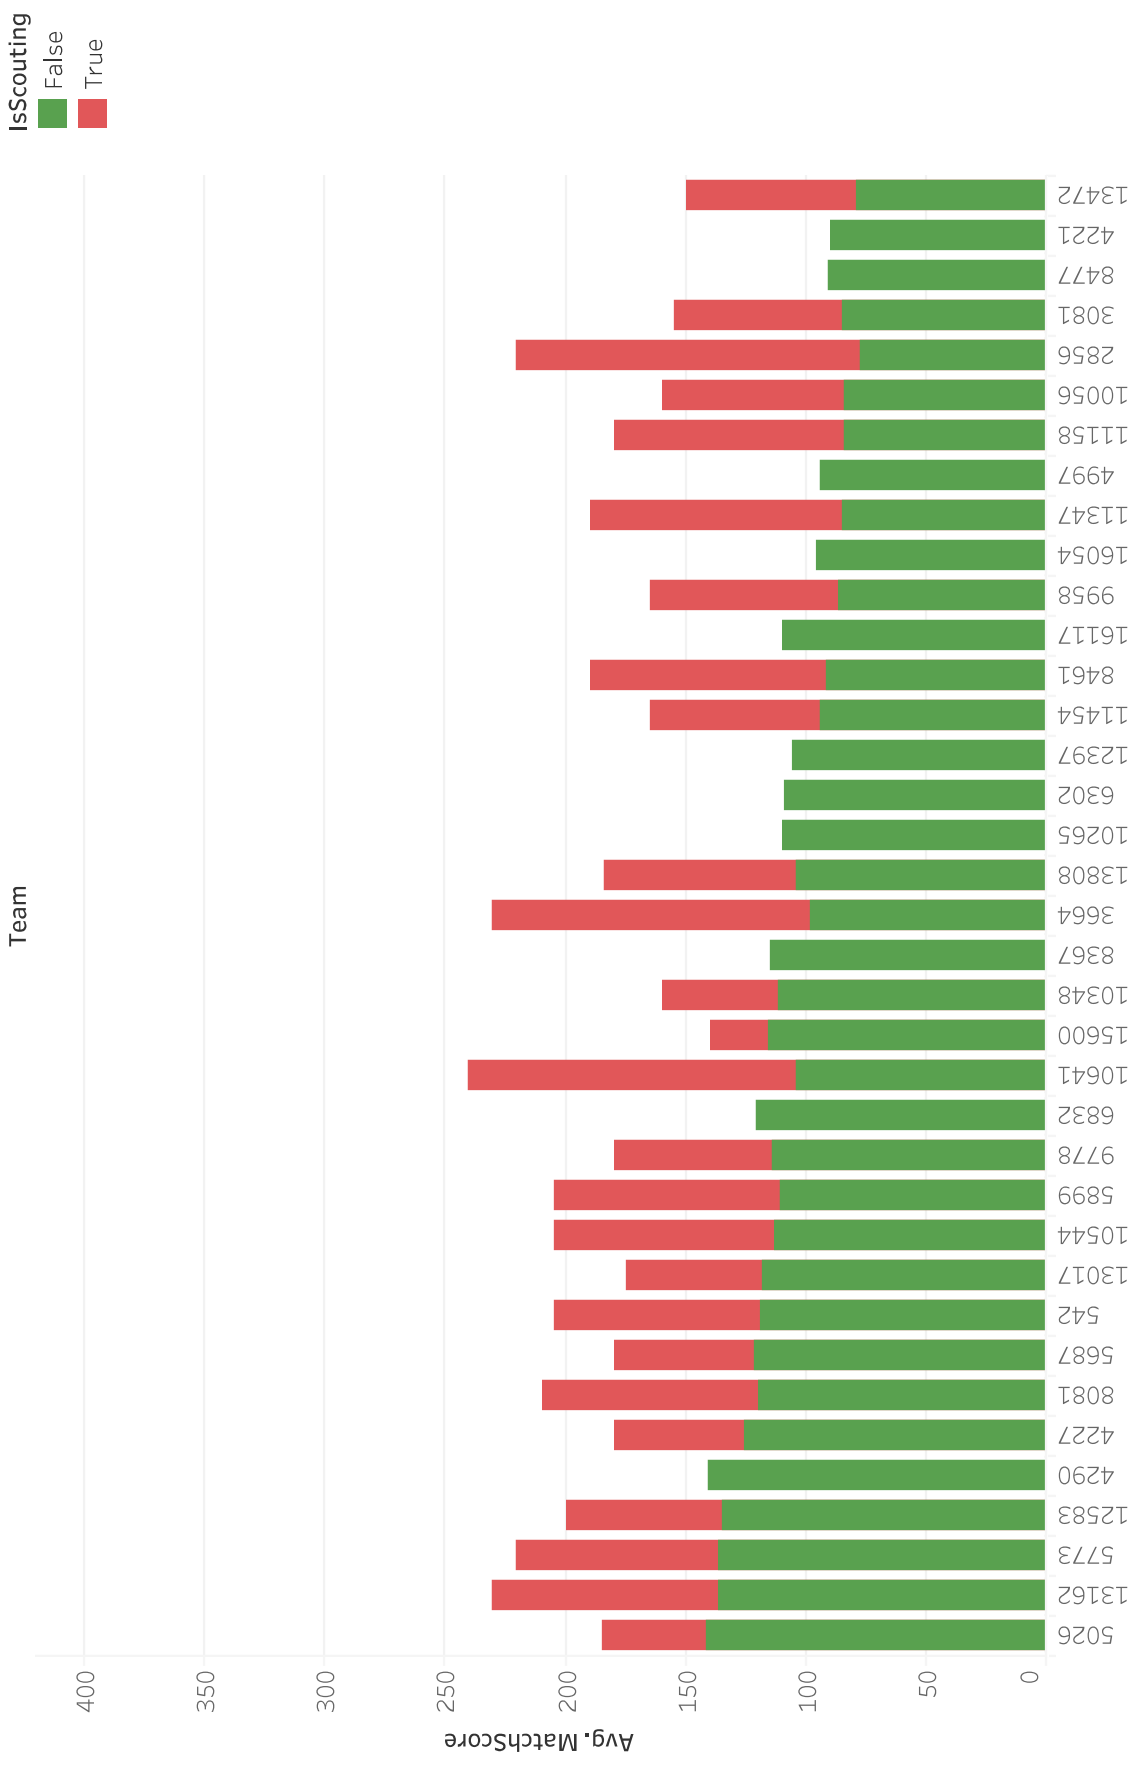

Jemison Scouting vs. Performance - Jemison Division - Houston 2019

Average of MatchScore for each Team. Color shows details about IsScouting. The data is filtered on Competition, which keeps BRATTAIN1 and HoustonJemison19.