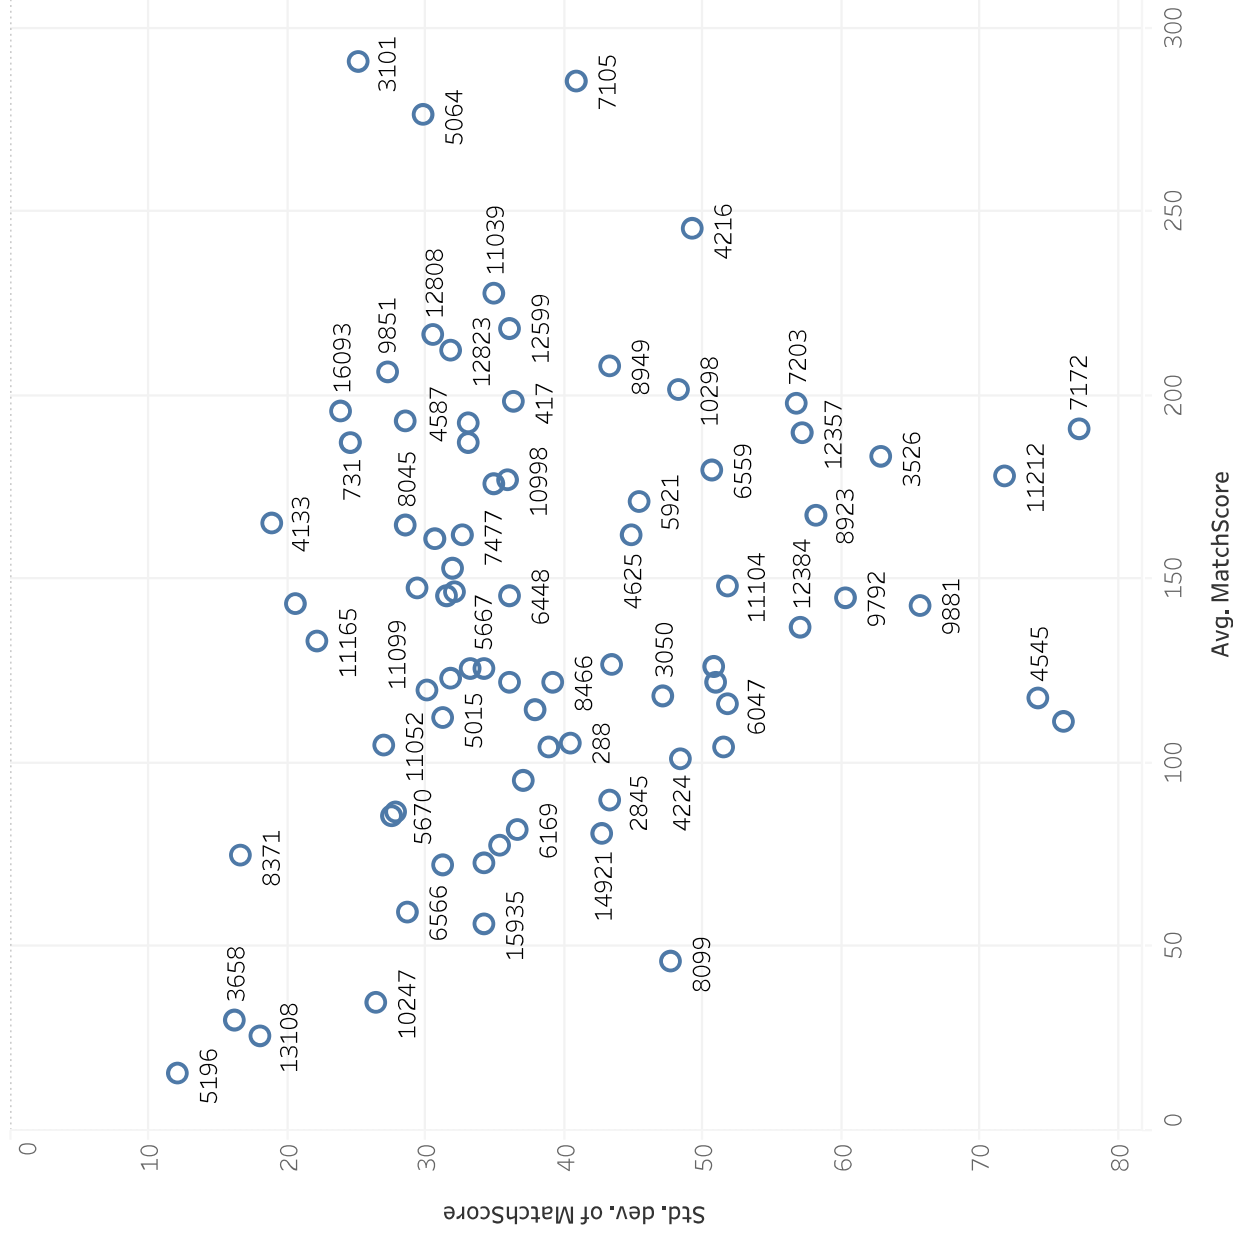

Franklin Consistency - Franklin Division - Houston 2019

Average of MatchScore vs. standard deviation of MatchScore. The marks are labeled by Team. Details are shown for Team. The data is filtered on Competition and IsScouting. The Competition filter keeps BRATTAIN1 and HoustonFranklin19. The IsScouting filter keeps False.