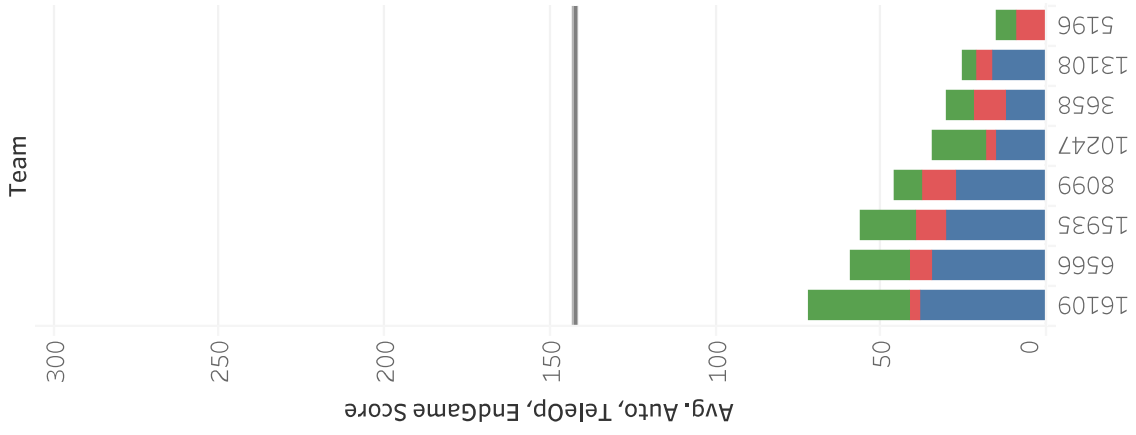

Franklin Zone Breakdown - Franklin Division - Houston 2019

Avg. EndGameScore, Avg. TeleOpScore and Avg. AutonomousScore for each Team. Color shows details about Avg. EndGameScore, Avg. TeleOpScore and Avg. AutonomousScore. The data is filtered on Competition and IsScouting. The Competition filter keeps BRATTAIN1 and HoustonFranklin19. The IsScouting filter keeps False.