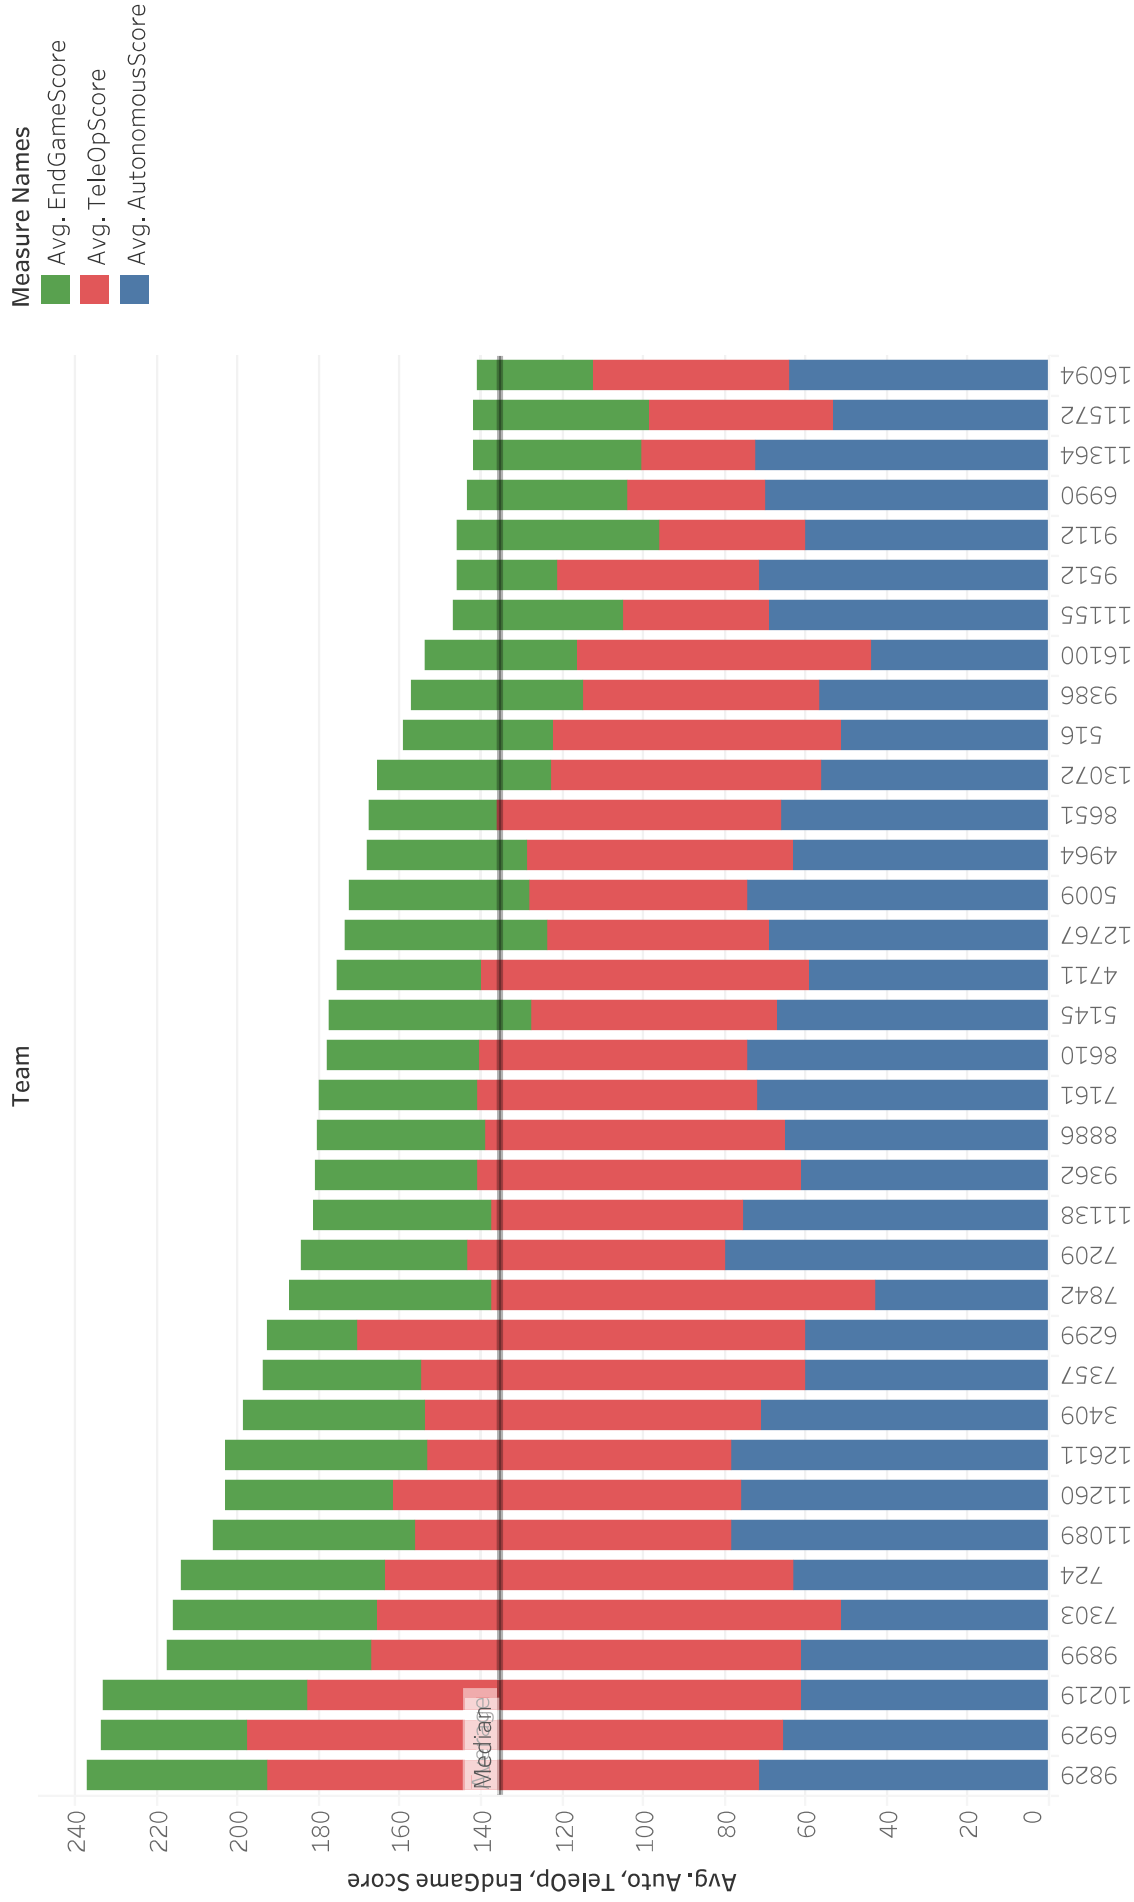

Jemison Zone Breakdown - Jemison Division - Houston 2019

Avg. EndGameScore, Avg. TeleOpScore and Avg. AutonomousScore for each Team. Color shows details about Avg. EndGameScore, Avg. TeleOpScore and Avg. AutonomousScore. The data is filtered on Competition and IsScouting. The Competition filter keeps BRATTAIN1 and HoustonJemison19. The IsScouting filter keeps False.