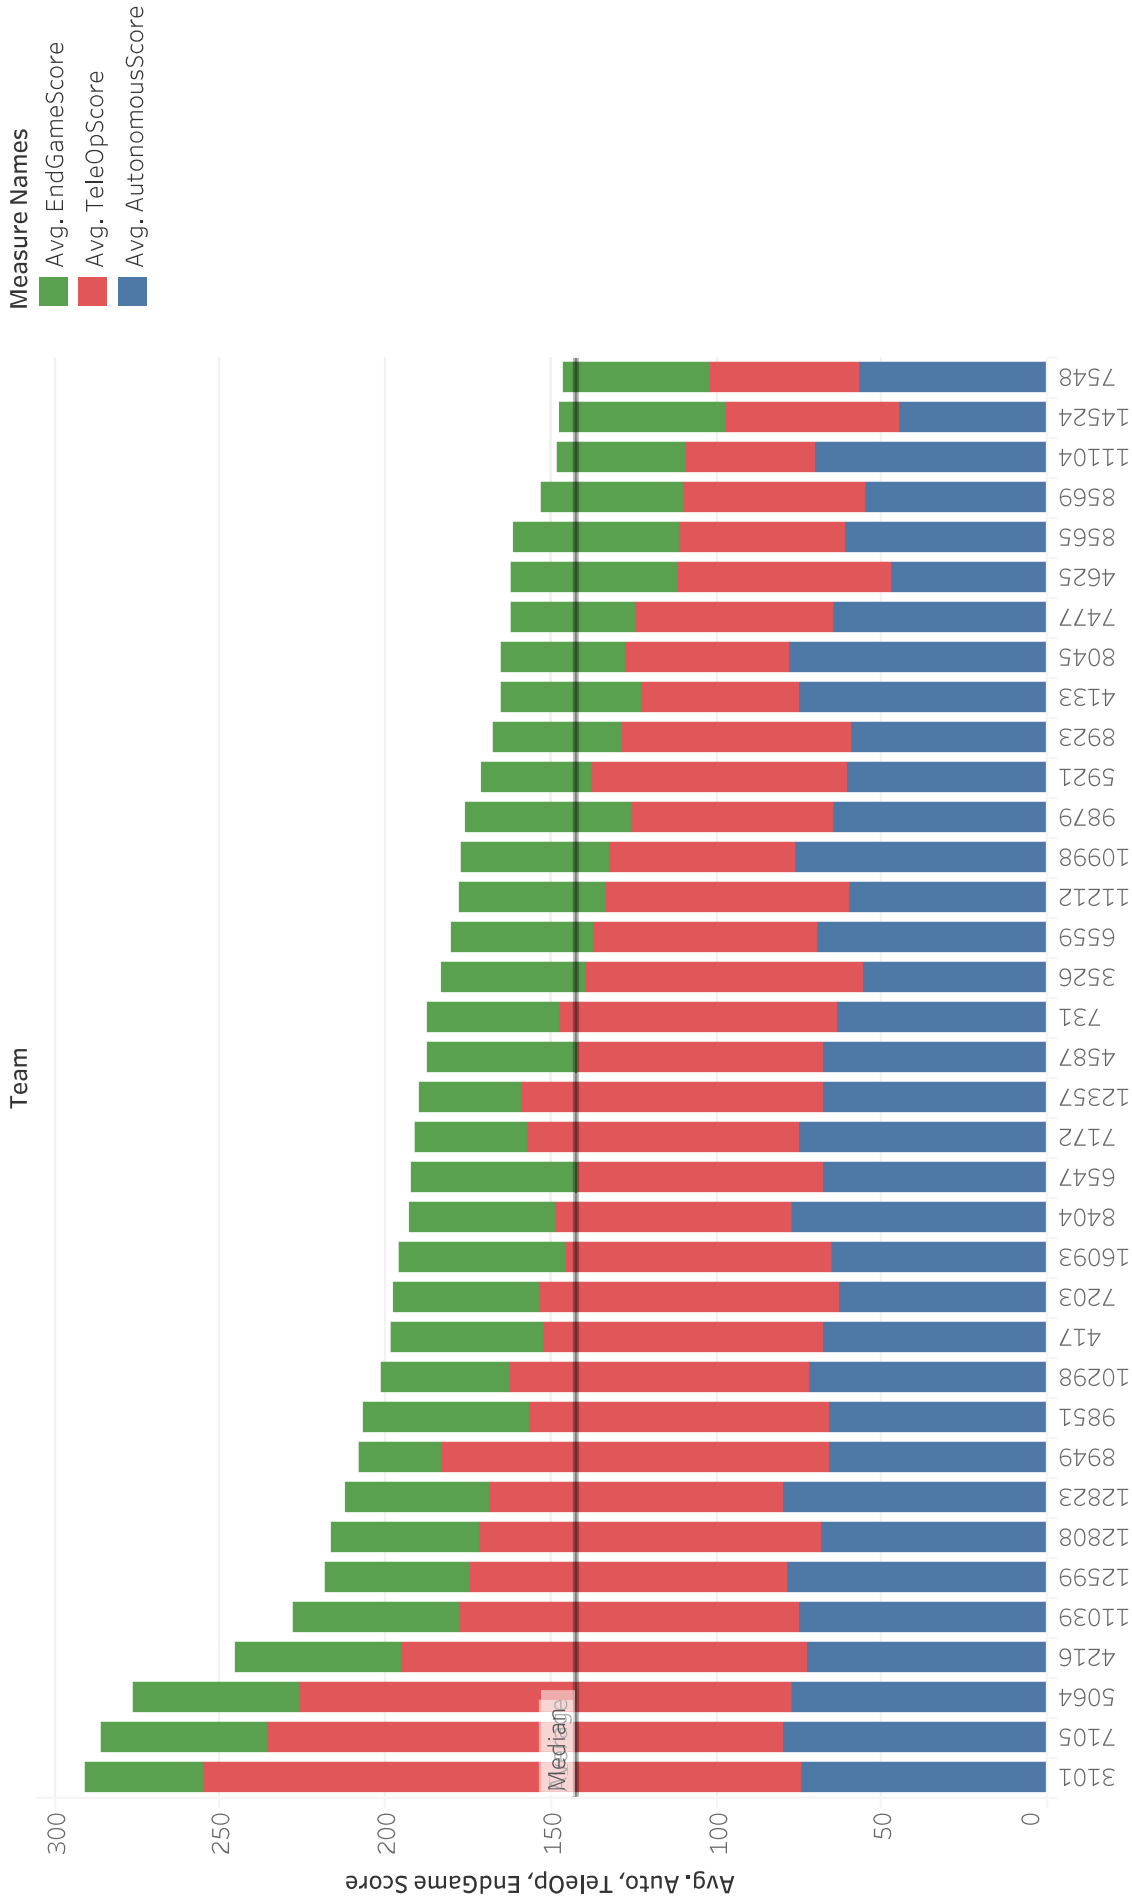

Franklin Zone Breakdown - Franklin Division - Houston 2019

Avg. EndGameScore, Avg. TeleOpScore and Avg. AutonomousScore for each Team. Color shows details about Avg. EndGameScore, Avg. TeleOpScore and Avg. AutonomousScore. The data is filtered on Competition and IsScouting. The Competition filter keeps BRATTAIN1 and HoustonFranklin19. The IsScouting filter keeps False.