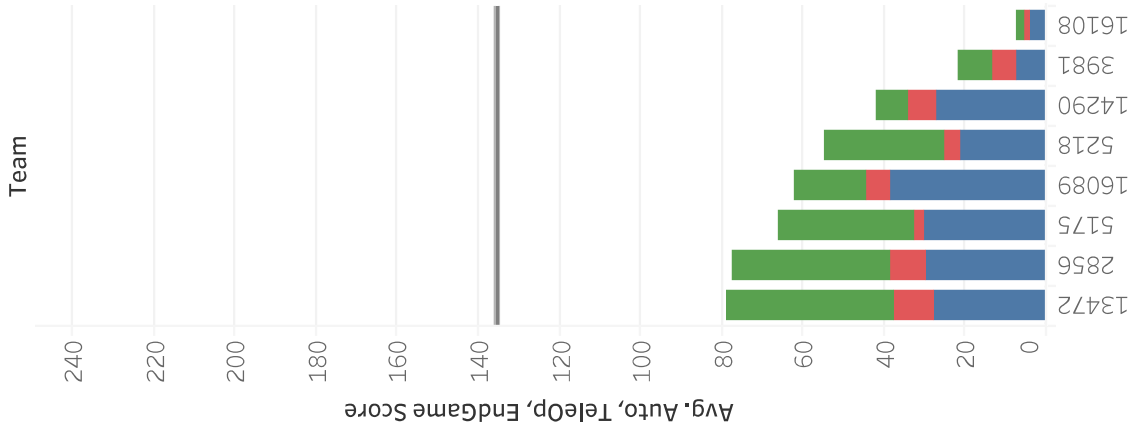

Jemison Zone Breakdown - Jemison Division - Houston 2019

Avg. EndGameScore, Avg. TeleOpScore and Avg. AutonomousScore for each Team. Color shows details about Avg. EndGameScore, Avg. TeleOpScore and Avg. AutonomousScore. The data is filtered on Competition and IsScouting. The Competition filter keeps BRATTAIN1 and HoustonJemison19. The IsScouting filter keeps False.