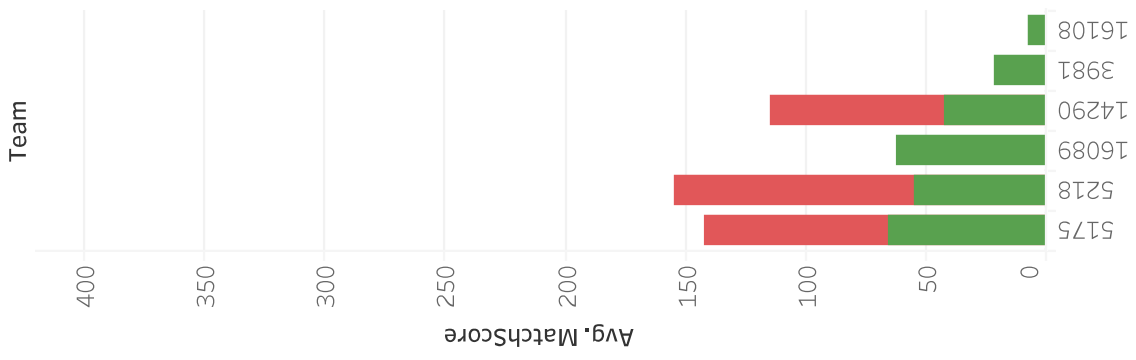

Jemison Scouting vs. Performance - Jemison Division - Houston 2019

IsScouting
False
True

Average of MatchScore for each Team. Color shows details about IsScouting. The data is filtered on Competition, which keeps BRATTAIN1 and HoustonJemison19.