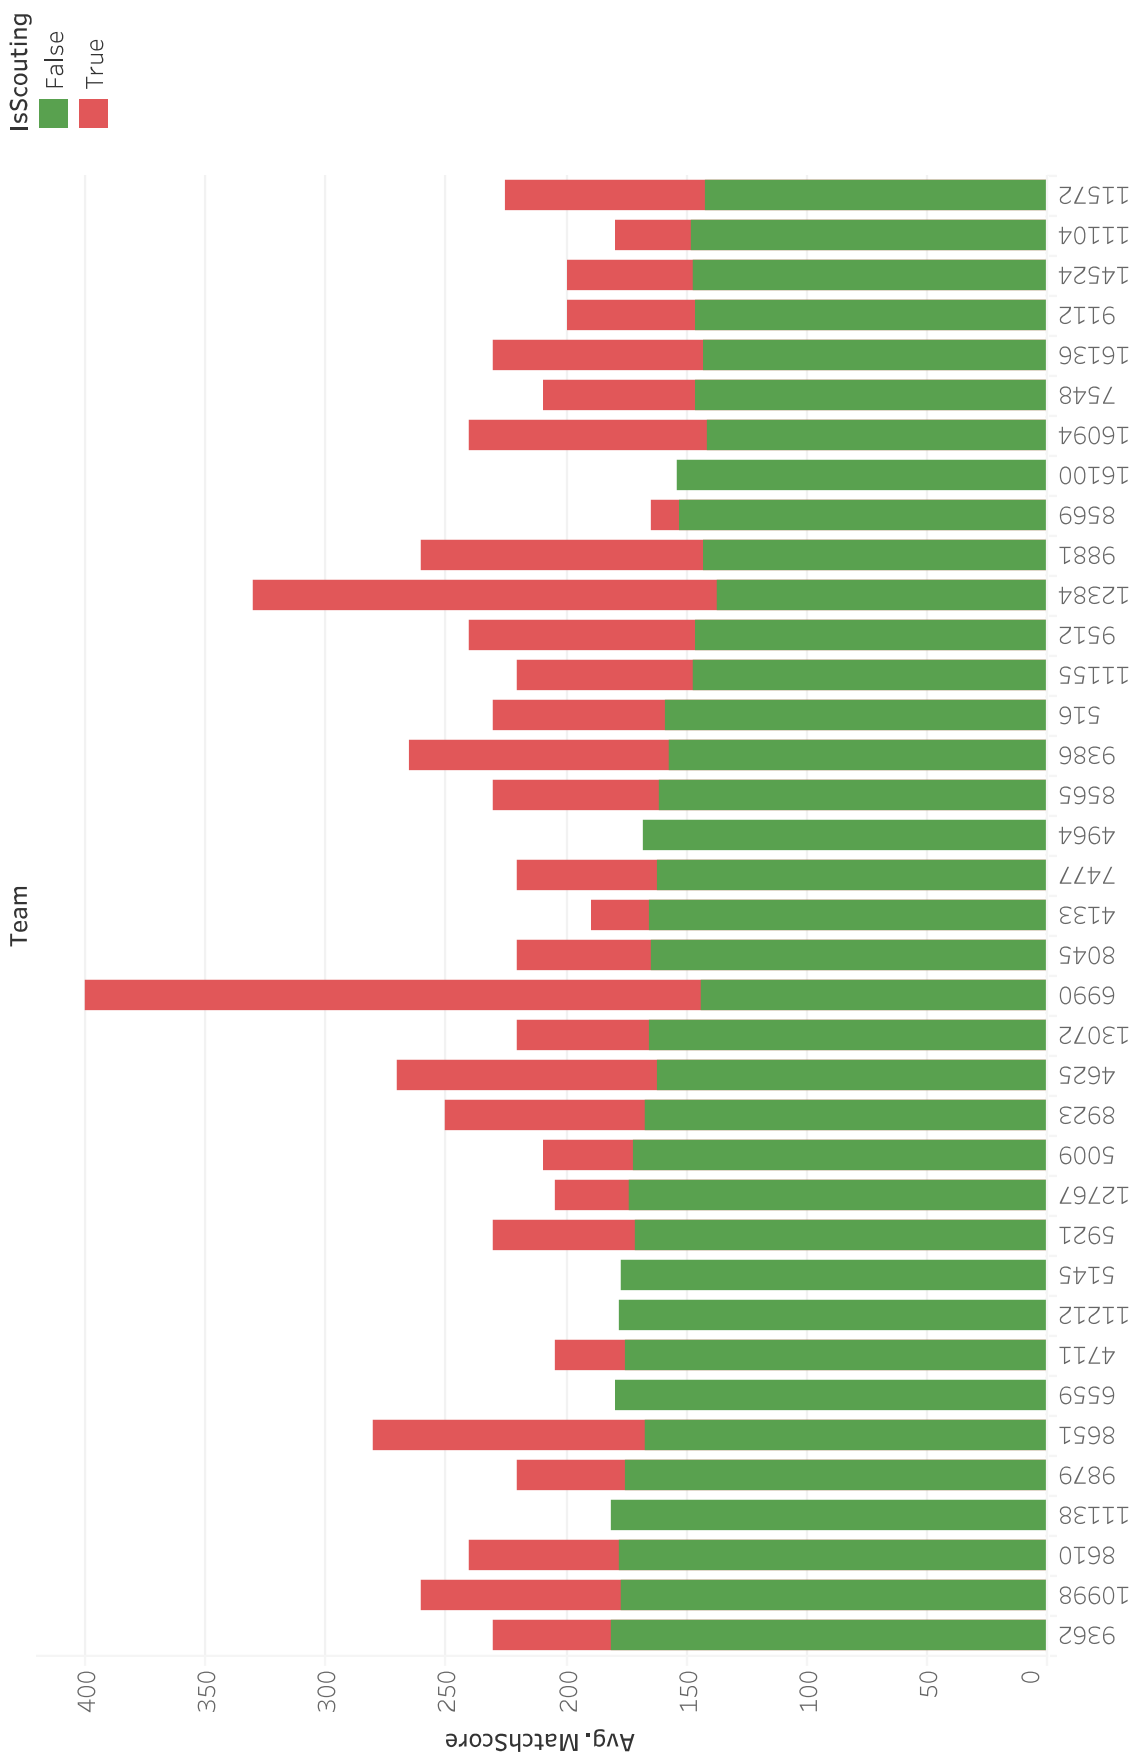

Houston Scouting vs. Performance - Both Divisions - Houston 2019

Average of MatchScore for each Team. Color shows details about IsScouting. The data is filtered on Competition, which keeps BRATTAIN1, HoustonFranklin19 and HoustonJemison19.