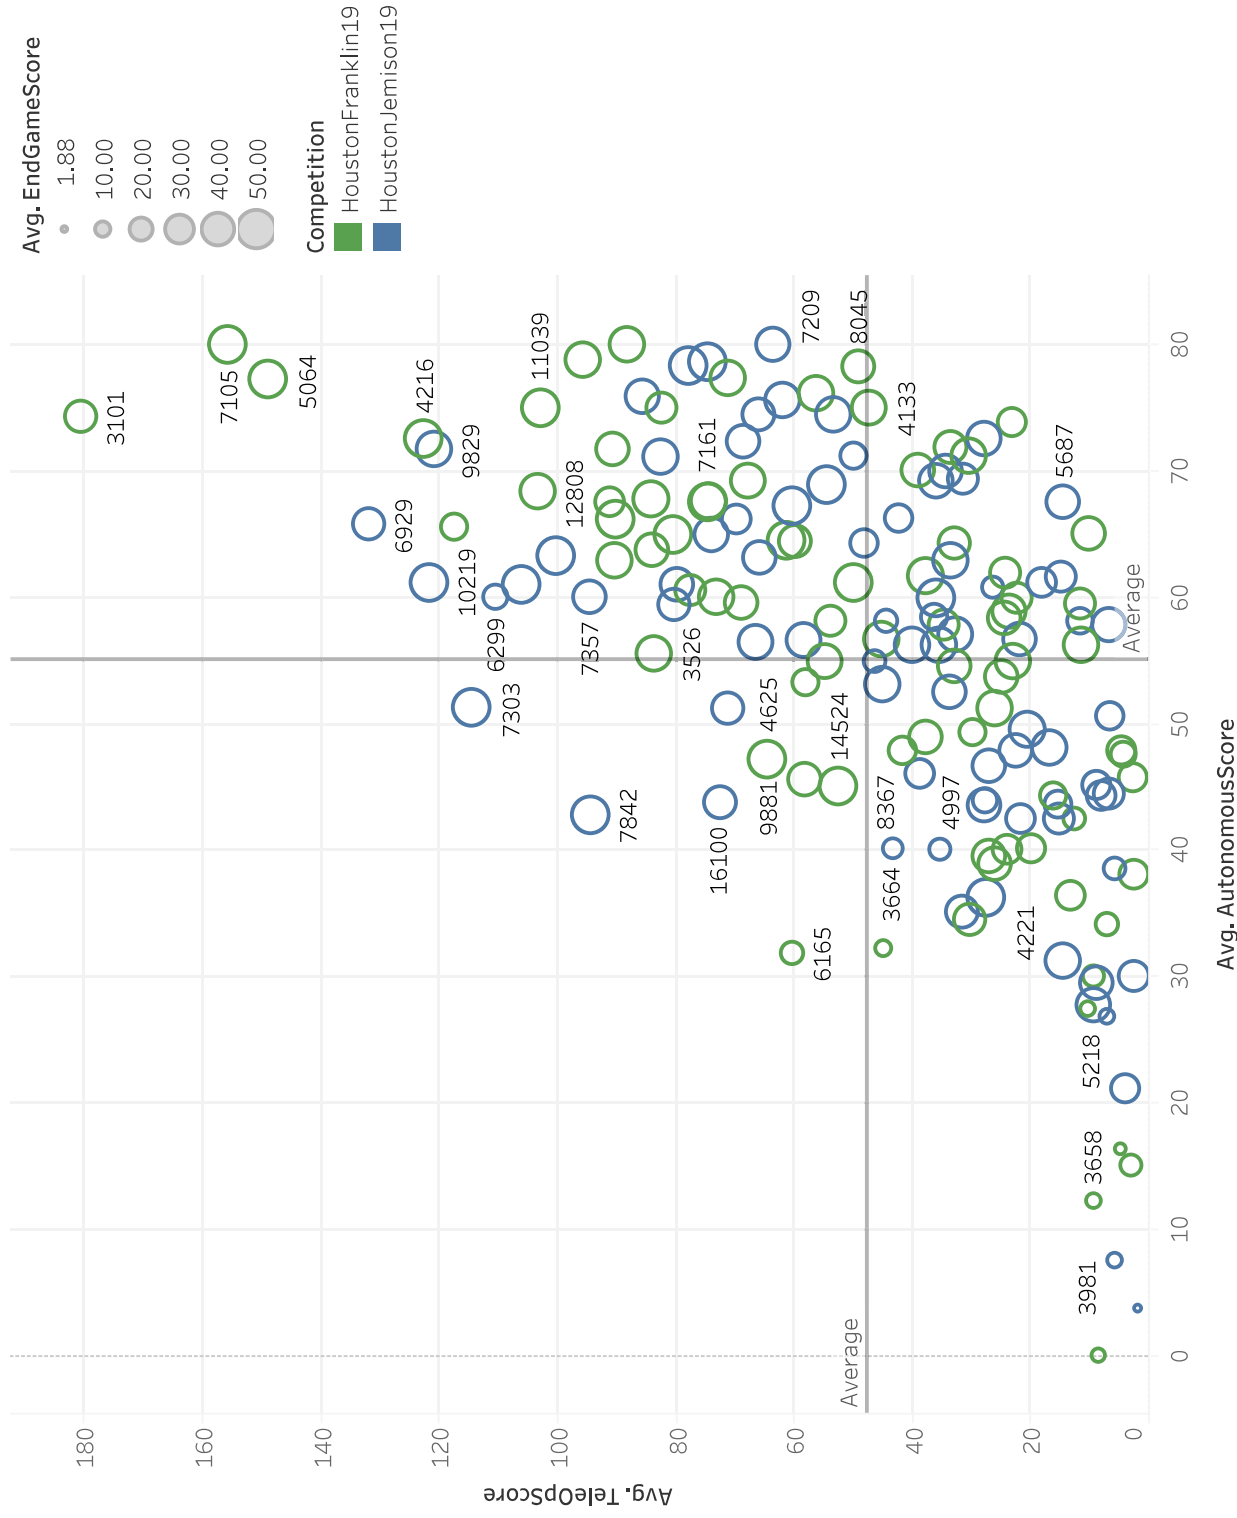

Houston Comparison - Both Divisions - Houston 2019

Average of AutonomousScore vs. average of TeleOpScore. Color shows details about Competition. Size shows average of EndGameScore. The marks are labeled by Team. The data is filtered on IsScouting, which keeps False. The view is filtered on Competition, which keeps BRATTAIN1, HoustonFranklin19 and HoustonJemison19.