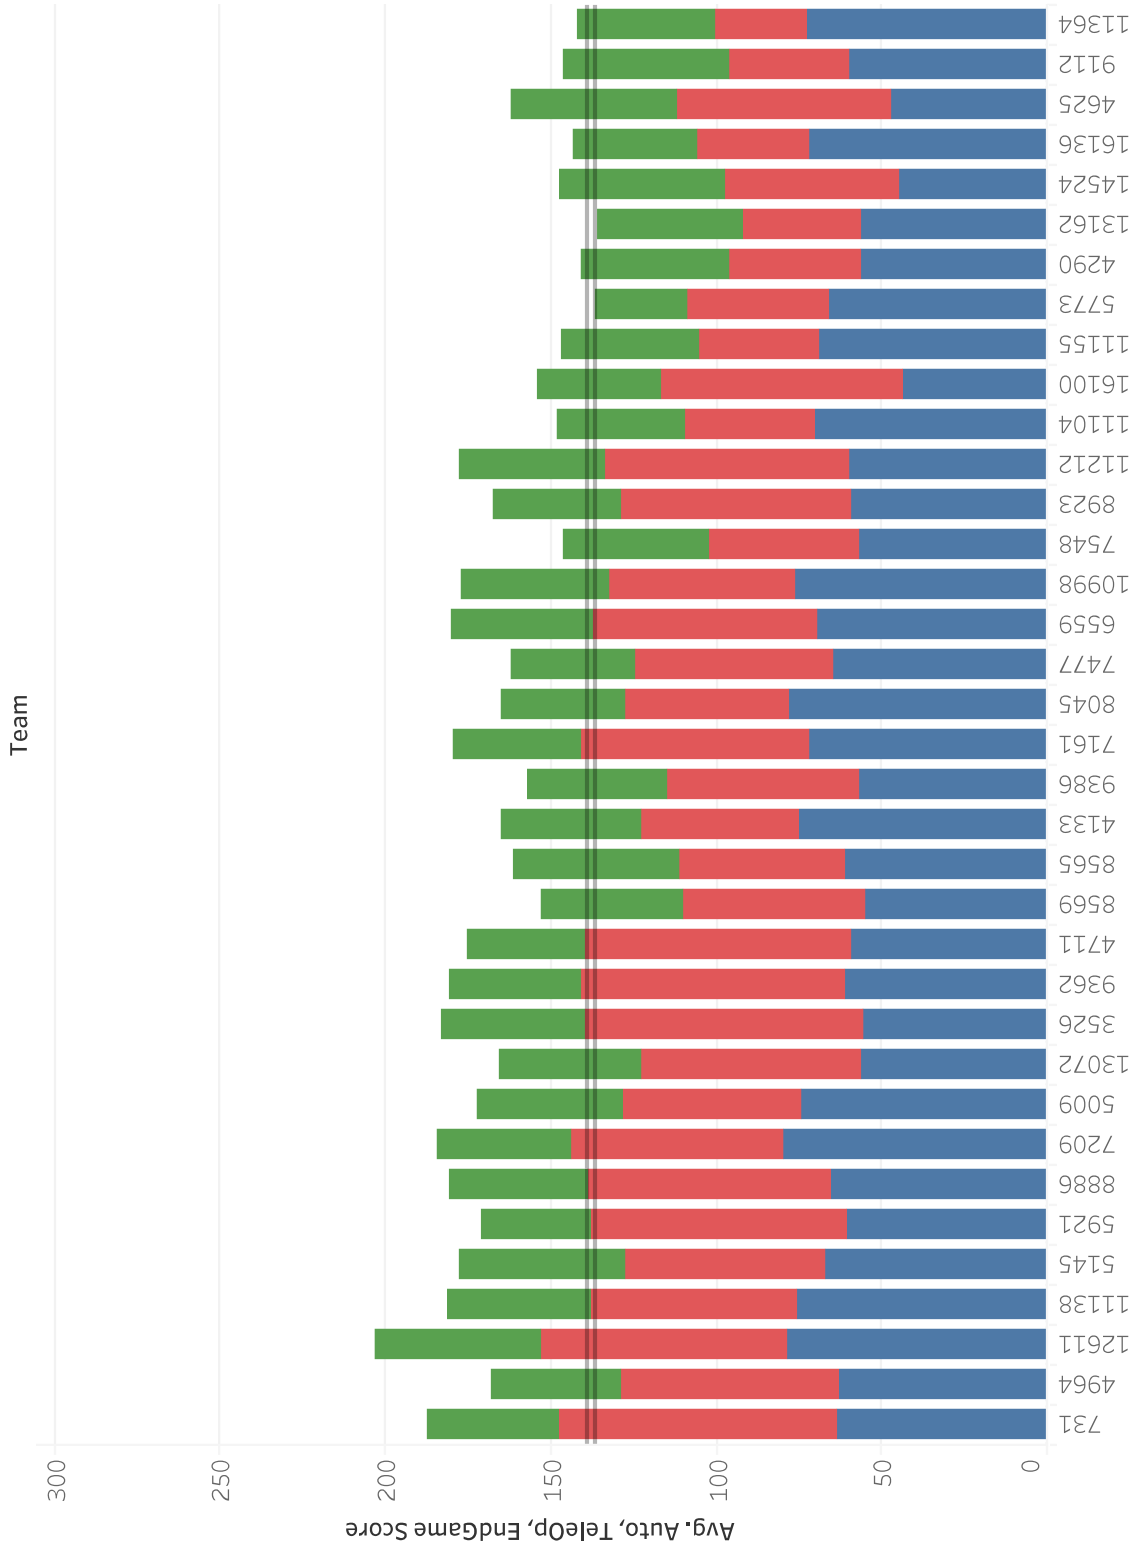

Houston Zone Breakdown - Both Divisions - Houston 2019

Measure Names
■ Avg. EndGameScore
■ Avg. TeleOpScore
■ Avg. AutonomousScore

Avg. EndGameScore, Avg. TeleOpScore and Avg. AutonomousScore for each Team. Color shows details about Avg. EndGameScore, Avg. TeleOpScore and Avg. AutonomousScore. The data is filtered on Competition and IsScouting. The Competition filter keeps BRATTAIN1, HoustonFranklin19 and HoustonJemison19. The IsScouting filter keeps False.