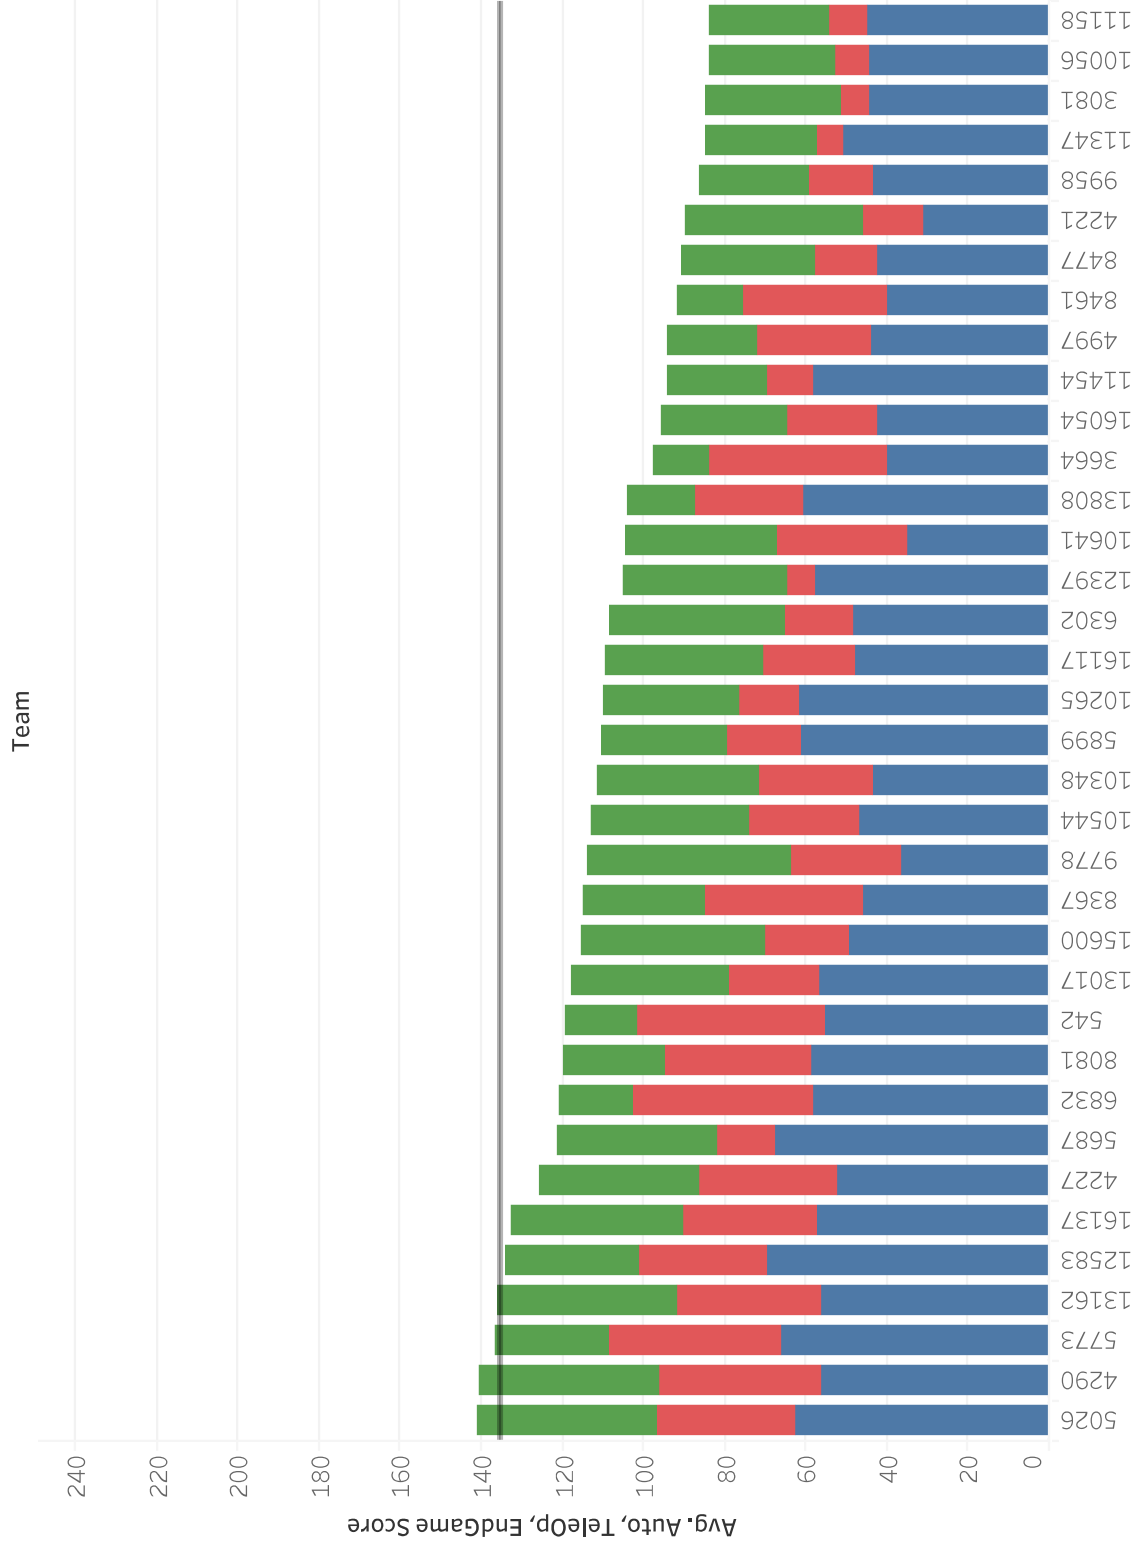

Jemison Zone Breakdown - Jemison Division - Houston 2019

Avg. EndGameScore, Avg. TeleOpScore and Avg. AutonomousScore for each Team. Color shows details about Avg. EndGameScore, Avg. TeleOpScore and Avg. AutonomousScore. The data is filtered on Competition and IsScouting. The Competition filter keeps BRATTAIN1 and HoustonJemison19. The IsScouting filter keeps False.