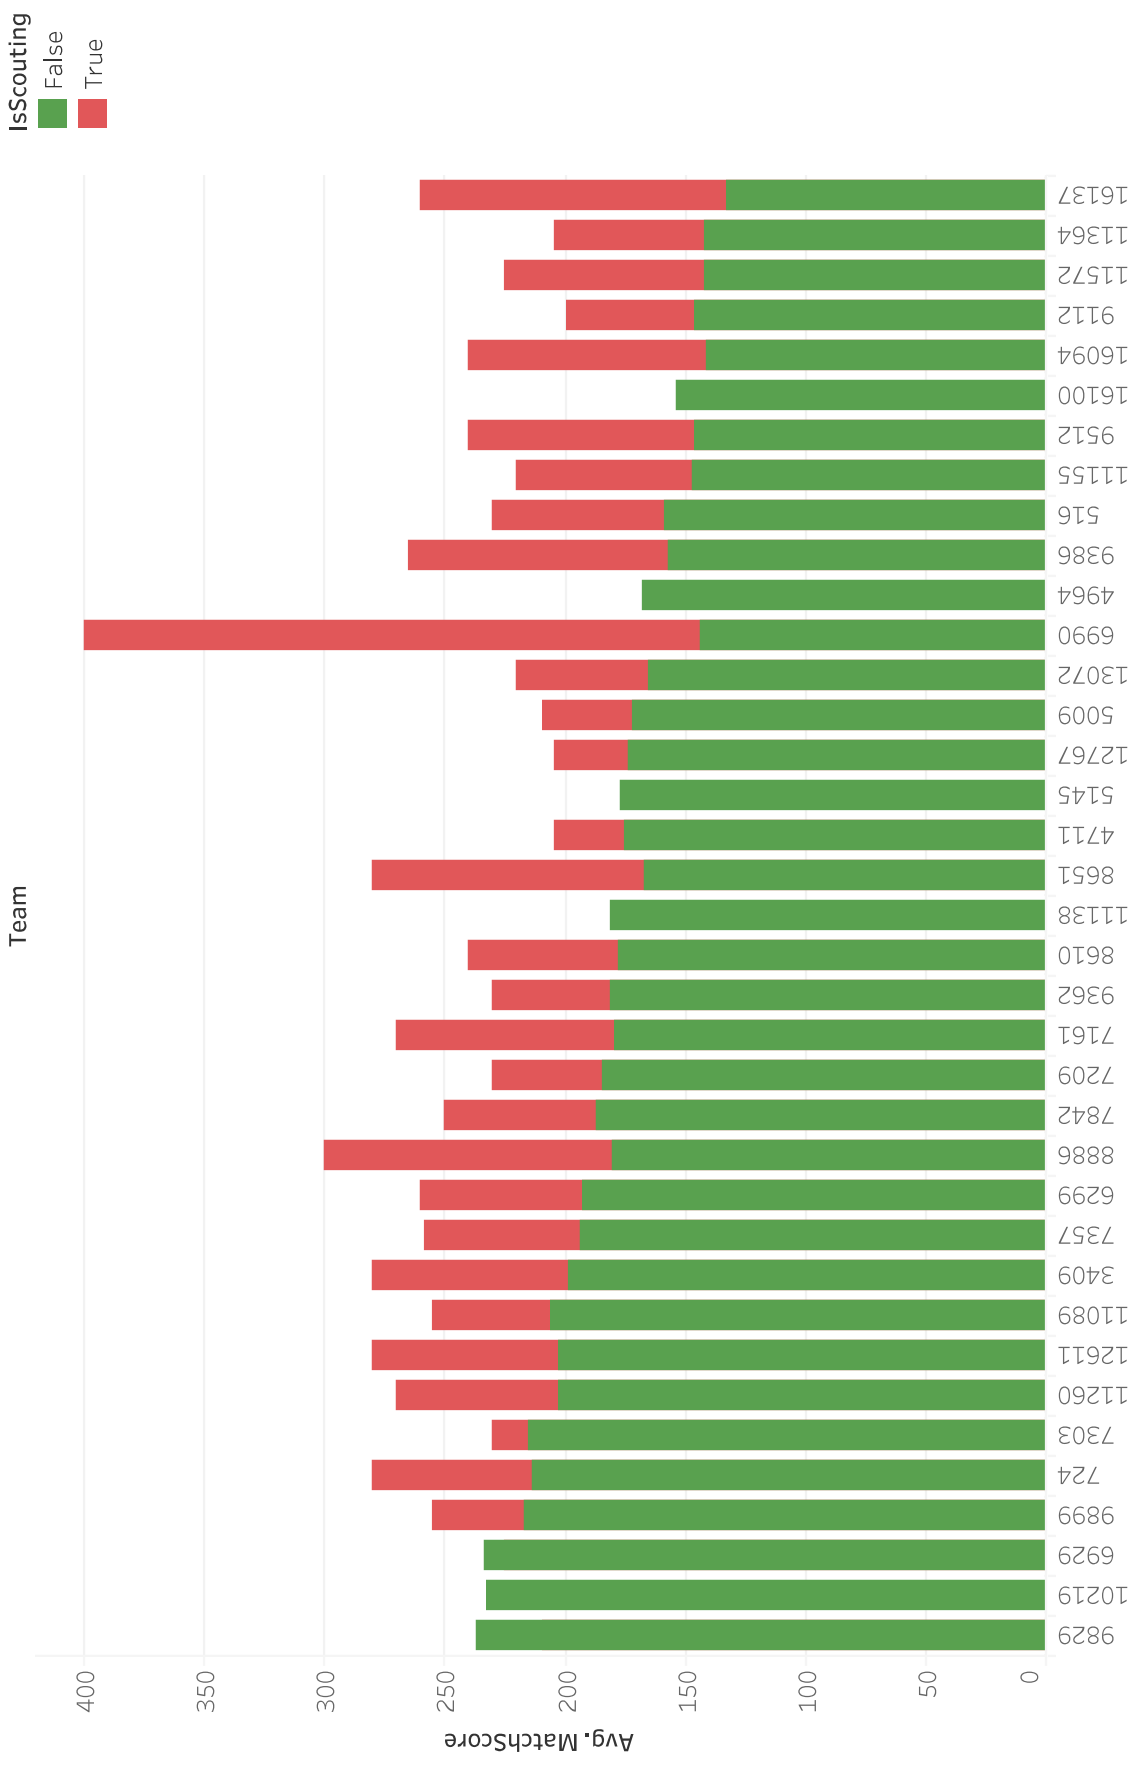

Jemison Scouting vs. Performance - Jemison Division - Houston 2019

Average of MatchScore for each Team. Color shows details about IsScouting. The data is filtered on Competition, which keeps BRATTAIN1 and HoustonJemison19.