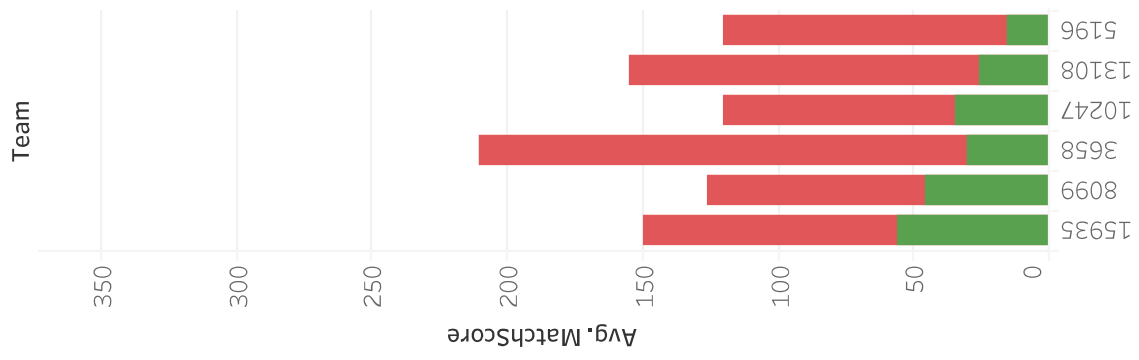

Franklin Scouting vs. Performance - Franklin Division - Houston 2019

IsScouting
■ False
■ True

Average of MatchScore for each Team. Color shows details about IsScouting. The data is filtered on Competition, which keeps BRATTAIN1 and HoustonFranklin19.