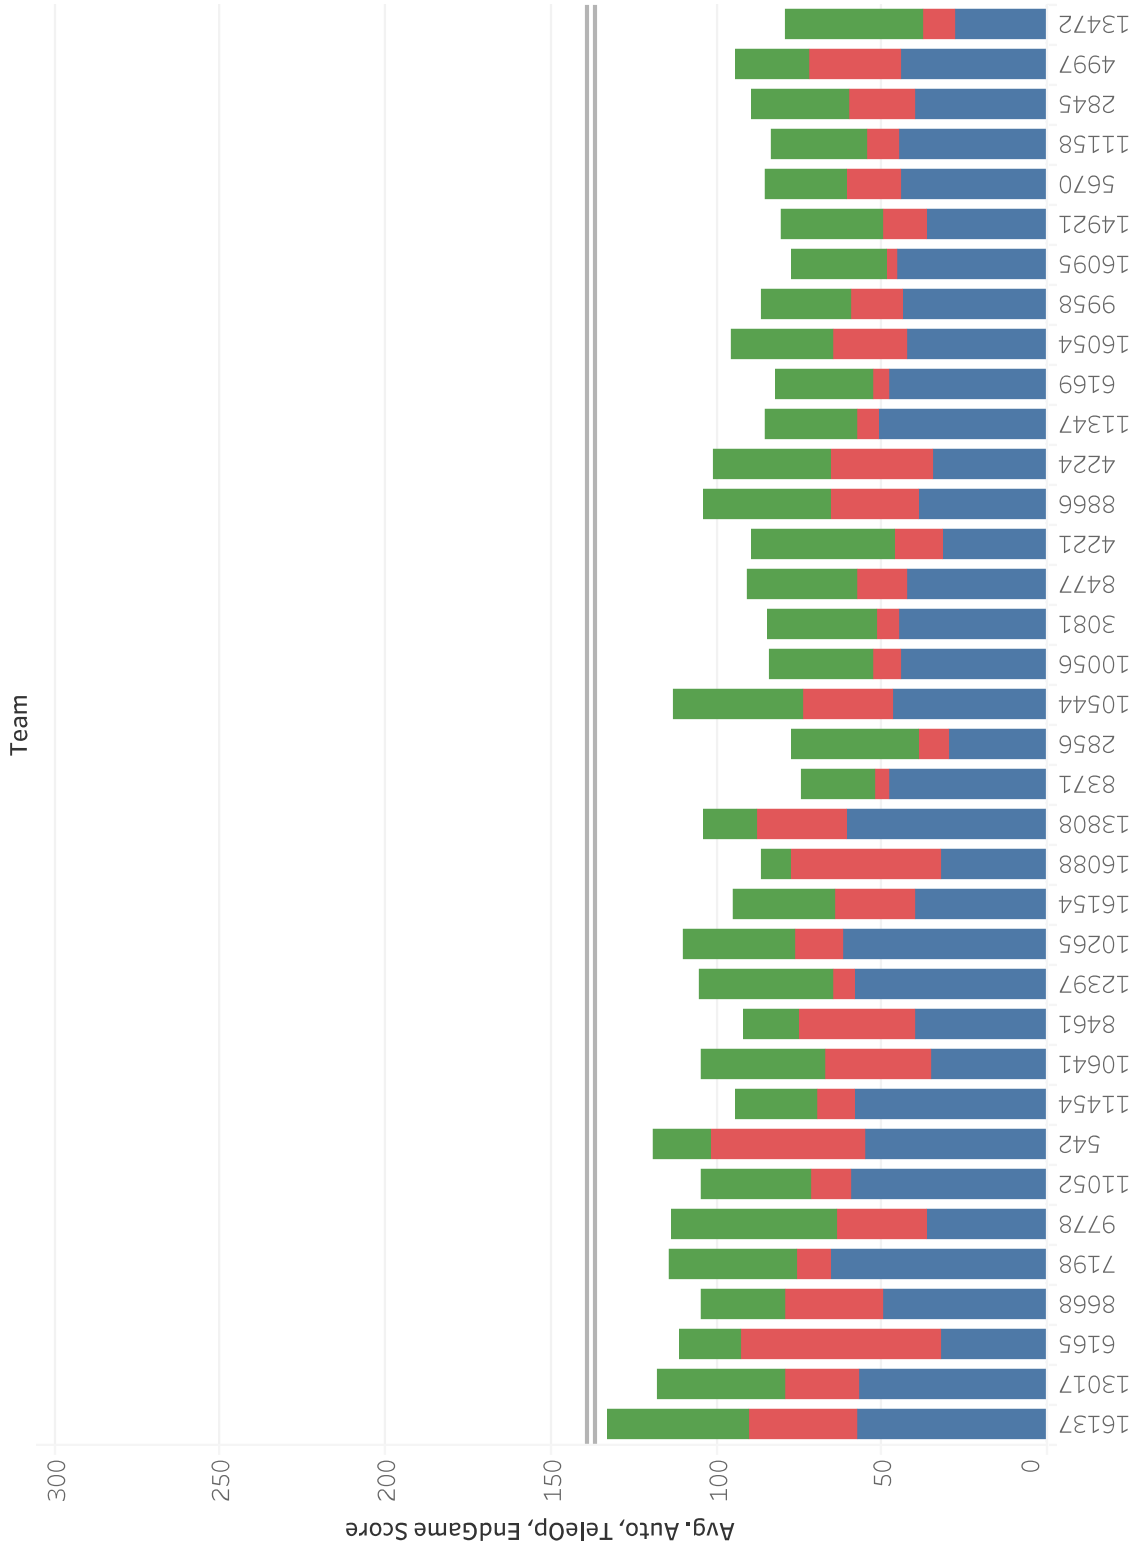

Houston Zone Breakdown - Both Divisions - Houston 2019

Avg. EndGameScore, Avg. TeleOpScore and Avg. AutonomousScore for each Team. Color shows details about Avg. EndGameScore, Avg. TeleOpScore and Avg. AutonomousScore. The data is filtered on Competition and IsScouting. The Competition filter keeps BRATTAIN1, HoustonFranklin19 and HoustonJemison19. The IsScouting filter keeps False.